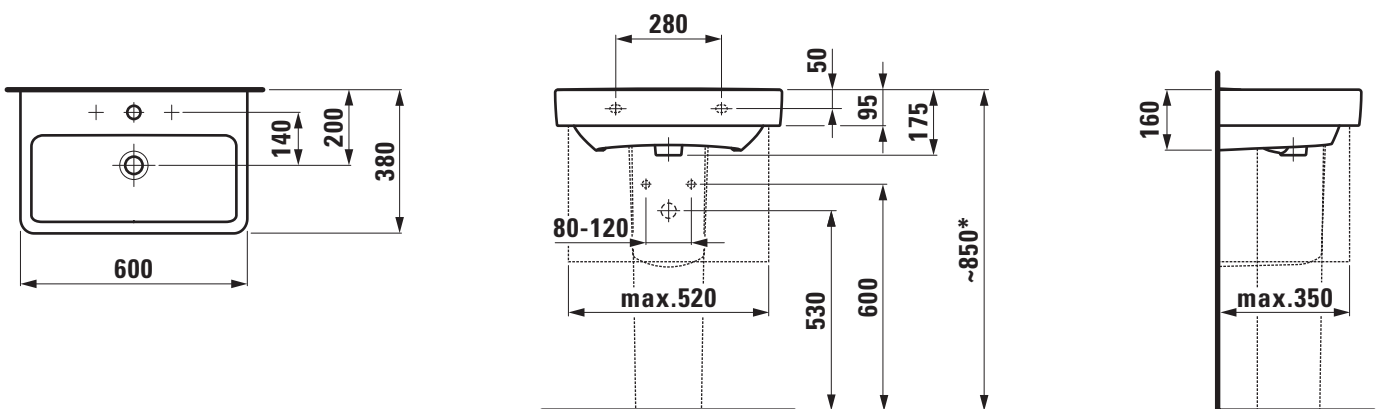

SET LAUFEN PRO

Countertop basin Compact

81895.9

TECHNICAL DATA

Order no.	81895.9
Certified to	EN 32
Dimensions	600 x 380 mm
Inside dimensions of the basin	540 x 225 mm mm
Specification	Charge 104 – 1 centre tap hole
Special specification	Charge 108 – 3 tap holes Charge 109 – without tap hole Charge 142 – without tap hole, without overflow and without open drain Charge 156 – 1 centre tap hole, without overflow and without open drain
Weight	13,0 kg
Accessories excl.	Siphon cover, order no. 81995.1 (3 tap holes not possible) Pedestal, order no. 81995.0

Mounting acc. excl. Mounting set M10 x 140 mm, order no. 89988.2

Colours see colour table

SPECIFICATION TEXT

Compact countertop basin LAUFEN PRO, sanitary ceramic EN 32
dimensions 600 x 380 mm, angular
1 centre tap hole
Special feature: overflow channel glazed
Further options / accessories: Surface refinement LCC (only white), 3 tap holes, without tap holes, without tap holes/overflow and open drain, 1 tap hole/without overflow and open drain, siphon cover, pedestal, bathtubs, furniture
Order no. 81895.9

TECHNICAL DRAWINGS / S 1 : 20

* = Effective height must be fixed according to the height of the pedestal.