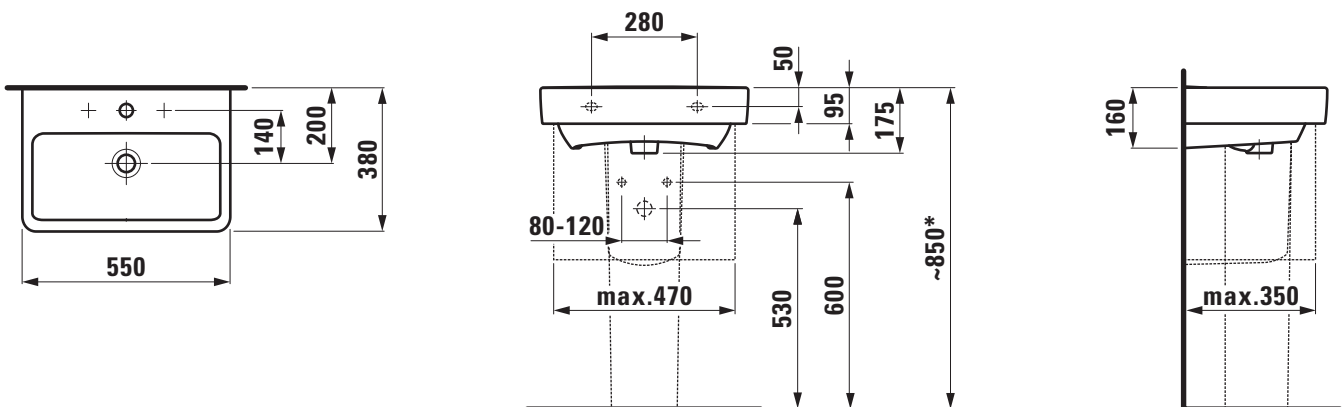

SET LAUFEN PRO

Countertop basin Compact

81895.8

TECHNICAL DATA

Order no.	81895.8
Certified to	EN 32
Dimensions	550 x 380 mm
Inside dimensions of the basin	500 x 225 mm
Specification	Charge 104 – 1 centre tap hole
Special specification	Charge 108 – 3 tap holes Charge 109 – without tap hole Charge 142 – without tap hole, without overflow and without open drain Charge 156 – 1 centre tap hole, without overflow and without open drain
Weight	12,0
Accessories excl.	Siphon cover, order no. 81995.1 (3 tap holes not possible) Pedestal, order no. 81995.0

Mounting acc. excl. Mounting set M10 x 140 mm, order no. 89988.2

Colours see colour table

SPECIFICATION TEXT

Compact countertop basin LAUFEN PRO, sanitary ceramic EN 32
dimensions 550 x 380 mm, , angular
1 centre tap hole
Special feature: overflow channel glazed
Further options / accessories: Surface refinement LCC (only white), 3 tap holes, without tap holes, without tap holes/overflow and open drain, 1 tap hole/without overflow and open drain, siphon cover, pedestal, bathtubs, furniture
Order no. 81895.8

TECHNICAL DRAWINGS / S 1 : 20

* = Effective height must be fixed according to the height of the pedestal.