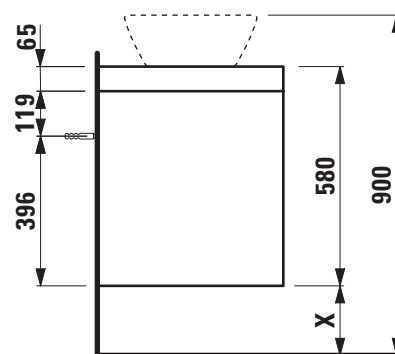

LANI FURNITURE

Modular with 2 cut-outs

404594

405594

406594

TECHNICAL DATA

Order no.	404594 / countertop 65 mm White matt 405594 / countertop 65 mm Traffic grey 406594 / countertop 65 mm Wild oak	Mounting information	The walls installed on must meet the requirements of the furniture in terms of weight and the supplied fastening elements. If this cannot be guaranteed another method of installation needs to be chosen.
Dimensions (WxHxD)	1569 x 580 x 493 mm	Colours Body/Front	
Matching for washbasin	see table below	Drawer element	260 – White matt 261 – White glossy 266 – Traffic grey 267 – Wild oak 990 – Specialcolor lacquered selection 999 – Multicolor lacquered selection
Specification	Countertop – 65 mm box framed made of 18 mm MDF with laminate (only 260 – White matt) or PVC foil (266 – Traffic grey, 267 – Wild oak) Drawer element – Body/Front 19 mm MDF panels, lacquered or PVC furniture foil (only 267 – Wild oak) with 2 cut-outs integrated handles in the front 4 full extension drawers, anthracite (soft-close mechanism)	Colours Towel holder order no. 493120	004 – Chrome plated 268 – White matt 450 – Black matt
Weight	75,5 kg	order no. 490951	104 – Aluminium glossy 105 – Aluminium 106 – Aluminium black
Accessories excl.	Towel holder chrome plated or lacquered, order no. 493120 Towel rail, anodized aluminium, order no. 490951 Space saving siphon, order no. 894240	Otherwise	When ordering use the order form for Modular System and Countertops.
Mounting acc. incl.	2x installation set for furniture, order no. 493133		

TECHNICAL DRAWINGS / S 1 : 20

B / mm	C / mm	Ceramic
289	1072	Val 812282 (basin left)
301	1084	Val 816288
304	1087	Palomba Collection 816802
319	1101	Kartell • LAUFEN 818334
343	1126	Val 812281
344	1127	Palomba Collection 816803
393	1176	Ino 812300, 812302, 816300, 816302
		Kartell • LAUFEN 812331, 816332, 816333, 818331
		Laufen Pro 812962, 812964
		Laufen Pro S 812953, 812965

X = The exact height must be set during installation.