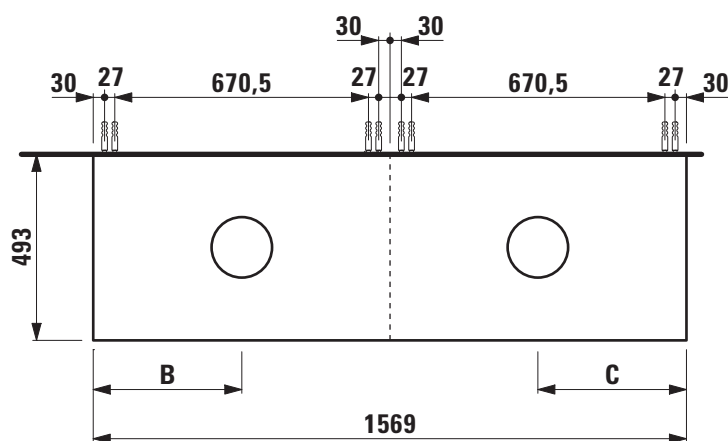

LANI FURNITURE

Modular with 2 cut-outs

404594

405594

406594

TECHNICAL DATA

Order no.	404594 / countertop 65 mm White matt 405594 / countertop 65 mm Traffic grey 406594 / countertop 65 mm Wild oak	Mounting information	The walls installed on must meet the requirements of the furniture in terms of weight and the supplied fastening elements. If this cannot be guaranteed another method of installation needs to be chosen.
Dimensions (WxHxD)	1569 x 580 x 493 mm	Colours Body/Front	
Matching for washbasin	see table below	Drawer element	260 – White matt 261 – White glossy 266 – Traffic grey 267 – Wild oak 990 – Specialcolor lacquered selection 999 – Multicolor lacquered selection
Specification	Countertop – 65 mm box framed made of 18 mm MDF with laminate (only 260 – White matt) or PVC foil (266 – Traffic grey, 267 – Wild oak) Drawer element – Body/Front 19 mm MDF panels, lacquered or PVC furniture foil (only 267 – Wild oak) with 2 cut-outs integrated handles in the front 4 full extension drawers, anthracite (soft-close mechanism)	Colours Towel holder order no. 493120	004 – Chrome plated 268 – White matt 450 – Black matt
Weight	75,5 kg	order no. 490951	104 – Aluminium glossy 105 – Aluminium 106 – Aluminium black
Accessories excl.	Towel holder chrome plated or lacquered, order no. 493120 Towel rail, anodized aluminium, order no. 490951 Space saving siphon, order no. 894240	Otherwise	When ordering use the order form for Modular System and Countertops.
Mounting acc. incl.	2x installation set for furniture, order no. 493133		

TECHNICAL DRAWINGS / S 1 : 20

B / mm	C / mm	Ceramic
289	1072	Val 812282 (basin left)
301	1084	Val 816288
304	1087	Palomba Collection 816802
319	1101	Kartell • LAUFEN 818334
343	1126	Val 812281
344	1127	Palomba Collection 816803
393	1176	Ino 812300, 812302, 816300, 816302
		Kartell • LAUFEN 812331, 816332, 816333, 818331
		Laufen Pro 812962, 812964
		Laufen Pro S 812953, 812965

X = The exact height must be set during installation.