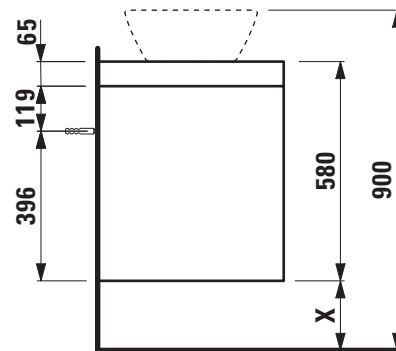

TECHNICAL DRAWINGS / S 1 : 20

C / mm	Ceramic
752	Kartell • LAUFEN 818338
760	Kartell • LAUFEN 812332 (with tap bank left)
872	Val 812282 (basin left)
884	Val 816288
887	Palomba Collection 816802
901	Kartell • LAUFEN 818334
926	Val 812281
927	Palomba Collection 816803
953	Living 817437, Sonar 816344
976	Ino 812300, 812302, 816300, 816302 Kartell • LAUFEN 812331, 816332, 816333, 818331 Laufen Pro 812962, 812964, 817951, 817952, 817953

C / mm	Ceramic
976	Laufen Pro S 812953, 812965, 816962, 816963, 816964 Living 811433, 811434, 811435, 817432, 817434 Lua 812083 Savoy 812942 Sonar 812340, 812341, 812342, 812343, 816341, 816342 The New Classic 812850, 812851, 812852, 812853, 816852 Val 812280, 812284, 812285, 813281, 816280, 816282, 816283, 816284
1050	Kartell • LAUFEN 818335, 818339
1081	Val 812282 (basin right)
1193	Kartell • LAUFEN 812332 (with tap bank right)

X = The exact height must be set during installation.