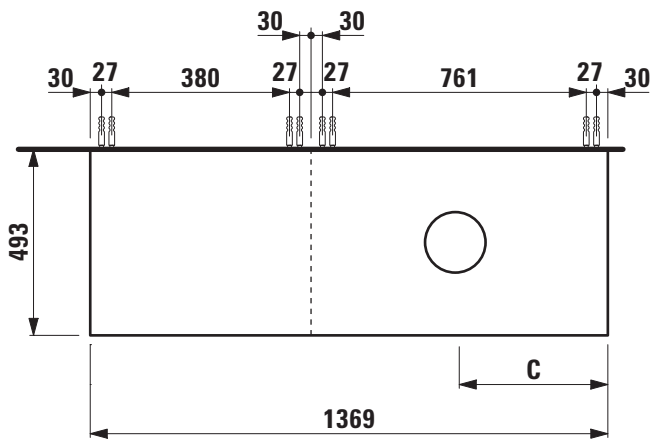

TECHNICAL DRAWINGS / S 1 : 20

C / mm	Ceramic
752	Kartell • LAUFEN 818338
760	Kartell • LAUFEN 812332 (with tap bank left)
872	Val 812282 (basin left)
884	Val 816288
887	Palomba Collection 816802
901	Kartell • LAUFEN 818334
926	Val 812281
927	Palomba Collection 816803
953	Living 817437, Sonar 816344
976	Ino 812300, 812302, 816300, 816302 Kartell • LAUFEN 812331, 816332, 816333, 818331 Laufen Pro 812962, 812964, 817951, 817952, 817953

C / mm	Ceramic
976	Laufen Pro S 812953, 812965, 816962, 816963, 816964 Living 811433, 811434, 811435, 817432, 817434 Lua 812083 Savoy 812942 Sonar 812340, 812341, 812342, 812343, 816341, 816342 The New Classic 812850, 812851, 812852, 812853, 816852 Val 812280, 812284, 812285, 813281, 816280, 816282, 816283, 816284
1050	Kartell • LAUFEN 818335, 818339
1081	Val 812282 (basin right)
1193	Kartell • LAUFEN 812332 (with tap bank right)

X = The exact height must be set during installation.