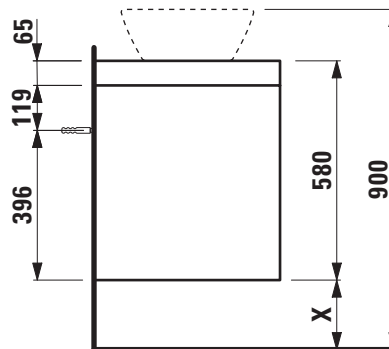

Modular with centre cut-out

404561

405561

406561

TECHNICAL DATA

Order no.	404561 / countertop 65 mm White matt 405561 / countertop 65 mm Traffic grey 406561 / countertop 65 mm Wild oak	Mounting information	The walls installed on must meet the requirements of the furniture in terms of weight and the supplied fastening elements. If this cannot be guaranteed another method of installation needs to be chosen.
Dimensions (WxHxD)	985 x 580 x 493 mm	Colours Body/Front	
Matching for washbasin	see table below	Drawer element	260 – White matt 261 – White glossy 266 – Traffic grey 267 – Wild oak 990 – Specialcolor lacquered selection 999 – Multicolor lacquered selection
Specification	Countertop – 65 mm box framed made of 18 mm MDF with laminate (only 260 – White matt) or PVC foil (266 – Traffic grey, 267 – Wild oak) Drawer element – Body/Front 19 mm MDF panels, lacquered or PVC furniture foil (only 267 – Wild oak) with centre cut-out integrated handles in the front 2 full extension drawers, anthracite (soft-close mechanism)	Colours Towel holder	order no. 493120 004 – Chrome plated 268 – White matt 450 – Black matt order no. 490951 104 – Aluminium glossy 105 – Aluminium 106 – Aluminium black
Weight	45,0 kg	Otherwise	When ordering use the order form for Modular System and Countertops.
Accessories excl.	Towel holder chrome plated or lacquered, order no. 493120 Towel rail, anodized aluminium, order no. 490951 Space saving siphon, order no. 894240		
Mounting acc. incl.	Installation set for furniture, order no. 493133		

TECHNICAL DRAWINGS / S 1 : 20

B / mm	Ceramic
276	Kartell • LAUFEN 812332 (with tap bank left)
343	Kartell • LAUFEN 818338
388	Val 812282 (basin left)
400	Val 816288
404	Palomba Collection 816802
418	Kartell • LAUFEN 818334
443	Val 812281
444	Palomba Collection 816803
493	Ino 812300, 812302, 816300, 816302
	Kartell • LAUFEN 812331, 816332, 816333, 818331
	Laufen Pro 812962, 812964, 817951, 817952, 817953
	Laufen Pro S 812953, 812965, 816962, 816963, 816964