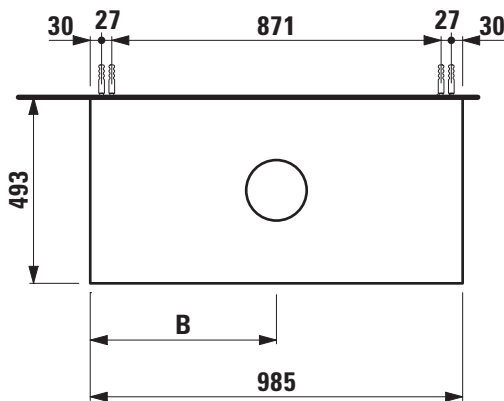

TECHNICAL DRAWINGS / S 1 : 20

B / mm	Ceramic
276	Kartell • LAUFEN 812332 (with tap bank left)
343	Kartell • LAUFEN 818338
388	Val 812282 (basin left)
400	Val 816288
404	Palomba Collection 816802
418	Kartell • LAUFEN 818334
443	Val 812281
444	Palomba Collection 816803
493	Ino 812300, 812302, 816300, 816302
	Kartell • LAUFEN 812331, 816332, 816333, 818331
	Laufen Pro 812962, 812964, 817951, 817952, 817953
	Laufen Pro S 812953, 812965, 816962, 816963, 816964

B / mm	Ceramic
493	Living 811433, 811434, 811435, 817432, 817434, 817437 Lua 812083, Savoy 812942 Sonar 812340, 812341, 812342, 812343, 816341, 816342, 816344
	The New Classic 812850, 812851, 812852, 812853, 816852 Val 812280, 812284, 812285, 813281, 816280, 816282, 816283, 816284, 816285
	567 Kartell • LAUFEN 818335
	596 Val 812282 (basin right)
642	Kartell • LAUFEN 818339
709	Kartell • LAUFEN 812332 (with tap bank right)

X = The exact height must be set during installation.