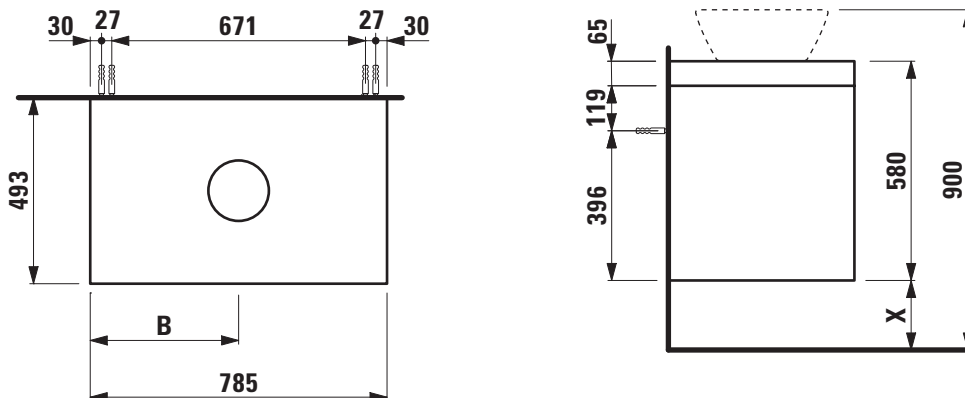

Modular with centre cut-out

404551

405551

406551

TECHNICAL DATA

Order no.	404551 / countertop 65 mm White matt 405551 / countertop 65 mm Traffic grey 406551 / countertop 65 mm Wild oak	Mounting information	The walls installed on must meet the requirements of the furniture in terms of weight and the supplied fastening elements. If this cannot be guaranteed another method of installation needs to be chosen.
Dimensions (WxHxD)	785 x 580 x 493 mm	Colours Body/Front	
Matching for washbasin	see table below	Drawer element	260 – White matt 261 – White glossy 266 – Traffic grey 267 – Wild oak 990 – Specialcolor lacquered selection 999 – Multicolor lacquered selection
Specification	Countertop – 65 mm box framed made of 18 mm MDF with laminate (only 260 – White matt) or PVC foil (266 – Traffic grey, 267 – Wild oak) Drawer element – Body/Front 19 mm MDF panels, lacquered or PVC furniture foil (only 267 – Wild oak) with centre cut-out integrated handles in the front 2 full extension drawers, anthracite (soft-close mechanism)	Colours Towel holder	
Weight	38,0 kg	order no. 493120	004 – Chrome plated 268 – White matt 450 – Black matt
Accessories excl.	Towel holder chrome plated or lacquered, order no. 493120 Towel rail, anodized aluminium, order no. 490951 Space saving siphon, order no. 894240	order no. 490951	104 – Aluminium glossy 105 – Aluminium 106 – Aluminium black
Mounting acc. incl.	Installation set for furniture, order no. 493133	Otherwise	When ordering use the order form for Modular System and Countertops.

TECHNICAL DRAWINGS / S 1 : 20

B / mm	Ceramic
288	Val 812282 (basin left)
300	Val 816288
304	Palomba Collection 816802
318	Kartell • LAUFEN 818334
343	Val 812281
344	Palomba Collection 816803
393	Ino 812300, 812302, 816300, 816302
	Kartell • LAUFEN 812331, 816332, 816333, 818331
	Laufen Pro 812962, 812964, 817951, 817952, 817953
	Laufen Pro S 812953, 812965, 816962, 816963

X = The exact height must be set during installation.