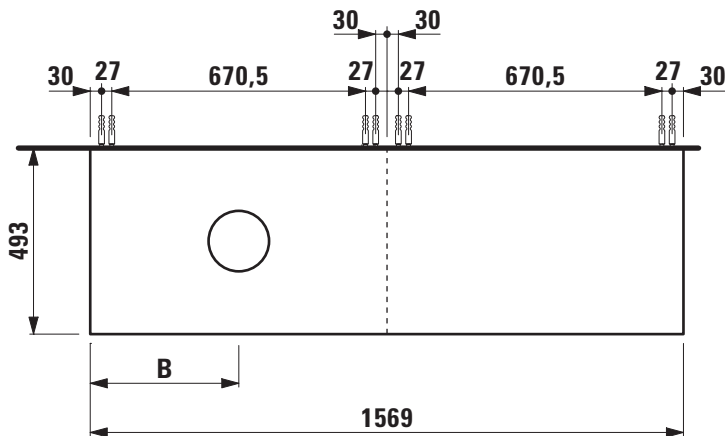

TECHNICAL DRAWINGS / S 1 : 20

B / mm	Ceramic
177	Kartell • LAUFEN 812332 (with tap bank left)
260	Palomba Collection 816801
289	Val 812282 (basin left)
301	Val 816288
304	Palomba Collection 816802
318	Kartell • LAUFEN 818338
319	Kartell • LAUFEN 818334
343	Val 812281
344	Palomba Collection 816803
393	Ino 812300, 812302, 816300, 816302 Kartell • LAUFEN 812331, 816332, 816333, 818331 Laufen Pro 812962, 812964, 817951, 817952, 817953 Laufen Pro S 812953, 812965, 816962, 816963, 816964

B / mm	Ceramic
393	Living 811433, 811434, 811435, 817432, 817434 Lua 812083, Savoy 812942 Sonar 812340, 812341, 812342, 812343, 816341, 816342 The New Classic 812850, 812851, 812852, 812853, 816852 Val 812280, 812284, 812285, 813281, 816280, 816282, 816283, 816284
415	Living 817437, Sonar 816344
468	Kartell • LAUFEN 818335
497	Val 812282 (basin right)
610	Kartell • LAUFEN 812332 (with tap bank right)
617	Kartell • LAUFEN 818339

X = The exact height must be set during installation.