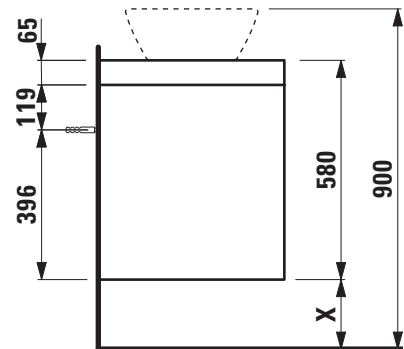

TECHNICAL DRAWINGS / S 1 : 20

B / mm	Ceramic
177	Kartell • LAUFEN 812332 (with tap bank left)
260	Palomba Collection 816801
289	Val 812282 (basin left)
301	Val 816288
304	Palomba Collection 816802
318	Kartell • LAUFEN 818338
319	Kartell • LAUFEN 818334
343	Val 812281
344	Palomba Collection 816803
393	Ino 812300, 812302, 816300, 816302 Kartell • LAUFEN 812331, 816332, 816333, 818331 Laufen Pro 812962, 812964, 817951, 817952, 817953 Laufen Pro S 812953, 812965, 816962, 816963, 816964

B / mm	Ceramic
393	Living 811433, 811434, 811435, 817432, 817434 Lua 812083, Savoy 812942 Sonar 812340, 812341, 812342, 812343, 816341, 816342 The New Classic 812850, 812851, 812852, 812853, 816852 Val 812280, 812284, 812285, 813281, 816280, 816282, 816283, 816284
415	Living 817437, Sonar 816344
468	Kartell • LAUFEN 818335
497	Val 812282 (basin right)
610	Kartell • LAUFEN 812332 (with tap bank right)
617	Kartell • LAUFEN 818339

X = The exact height must be set during installation.