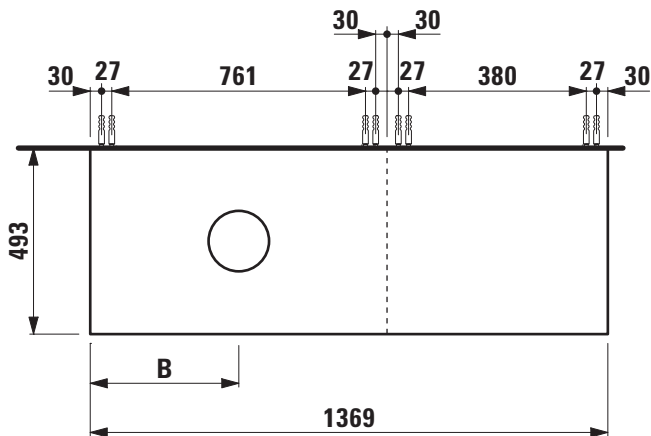

TECHNICAL DRAWINGS / S 1 : 20

B / mm	Ceramic
177	Kartell • LAUFEN 812332 (with tap bank left)
260	Palomba Collection 816801
289	Val 812282 (basin left)
301	Val 816288
304	Palomba Collection 816802
318	Kartell • LAUFEN 818338
319	Kartell • LAUFEN 818334
343	Val 812281
344	Palomba Collection 816803
393	Ino 812300, 812302, 816300, 816302 Kartell • LAUFEN 812331, 816332, 816333, 818331 Laufen Pro 812962, 812964, 817951, 817952, 817953 Laufen Pro S 812953, 812965, 816962, 816963, 816964

B / mm	Ceramic
	Living 811433, 811434, 811435, 817432, 817434 Lua 812083 Savoy 812942
393	Sonar 812340, 812341, 812342, 812343, 816341, 816342 The New Classic 812850, 812851, 812852, 812853, 816852 Val 812280, 812284, 812285, 813281, 816280, 816282, 816283, 816284
415	Living 817437, Sonar 816344
468	Kartell • LAUFEN 818335
497	Val 812282 (basin right)
610	Kartell • LAUFEN 812332 (with tap bank right)
617	Kartell • LAUFEN 818339

X = The exact height must be set during installation.