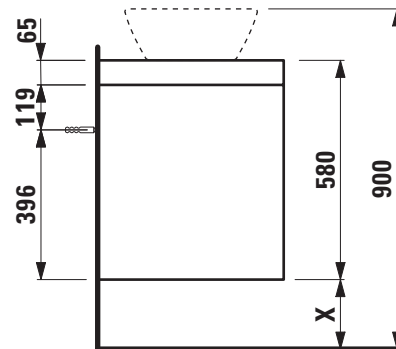

TECHNICAL DRAWINGS / S 1 : 20

B / mm	Ceramic
177	Kartell • LAUFEN 812332 (with tap bank left)
260	Palomba Collection 816801
289	Val 812282 (basin left)
301	Val 816288
304	Palomba Collection 816802
318	Kartell • LAUFEN 818338
319	Kartell • LAUFEN 818334
343	Val 812281
344	Palomba Collection 816803
393	Ino 812300, 812302, 816300, 816302 Kartell • LAUFEN 812331, 816332, 816333, 818331 Laufen Pro 812962, 812964, 817951, 817952, 817953 Laufen Pro S 812953, 812965, 816962, 816963, 816964

B / mm	Ceramic
	Living 811433, 811434, 811435, 817432, 817434 Lua 812083 Savoy 812942
393	Sonar 812340, 812341, 812342, 812343, 816341, 816342 The New Classic 812850, 812851, 812852, 812853, 816852 Val 812280, 812284, 812285, 813281, 816280, 816282, 816283, 816284
415	Living 817437, Sonar 816344
468	Kartell • LAUFEN 818335
497	Val 812282 (basin right)
610	Kartell • LAUFEN 812332 (with tap bank right)
617	Kartell • LAUFEN 818339

X = The exact height must be set during installation.