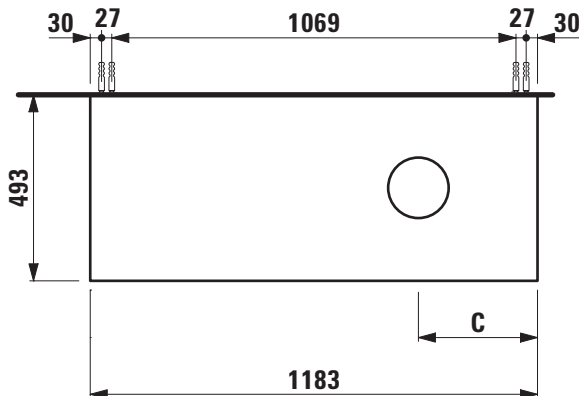

TECHNICAL DRAWINGS / S 1 : 20

C / mm	Ceramic
783	Val 812282 (basin left)
552	Kartell • LAUFEN 812332 (with tap bank left)
795	Val 816288
798	Palomba Collection 816802
793	Kartell • LAUFEN 818334
837	Val 812281
819	Palomba Collection 816803
887	Ino 812300, 812302, 816300, 816302 Kartell • LAUFEN 812331, 816332, 818331 Laufen Pro 812962, 812964, 817951 Laufen Pro S 812965, 816962, Living 811433, 811435, 817432 Lua 812083, Savoy 812942 Sonar 812340, 812341, 812342, 812343, 816341