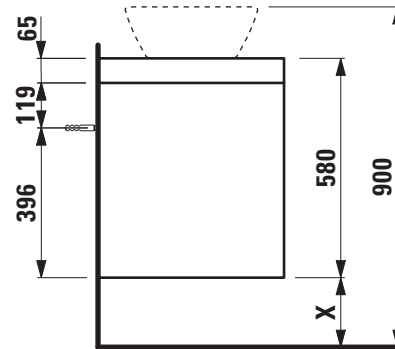

C / mm	Ceramic
887	The New Classic 812850, 812851, 812852, 812853, 816852 Val 812280, 812284, 813281, 816280, 816282
868	Kartell • LAUFEN 816333, Laufen Pro 817952 Laufen Pro S 812953, 816963, Living 811434, 817434 Sonar 816342, Val 812285, 816283
569	Kartell • LAUFEN 818338
848	Laufen Pro 817953, Laufen Pro S 816964, Val 816284
768	Living 817437, Sonar 816344, Val 816285
668	Living 818438
942	Kartell • LAUFEN 818335
991	Val 812282 (basin right)
867	Kartell • LAUFEN 818339
985	Kartell • LAUFEN 812332 (with tap bank right)

X = The exact height must be set during installation.