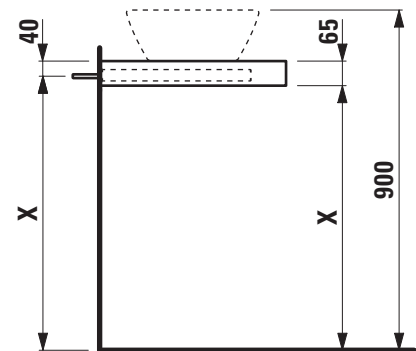

Countertop 65 mm with 2 cut-outs
404694

TECHNICAL DATA

Order no.	404694 / 2 cut-outs	Mounting acc. incl.	Installation set, order no. 490522 and mounting brackets, order no. 492470
Dimensions (WxHxD)	1569 x 65 x 493 mm	Mounting information	The walls installed on must meet the requirements of the furniture in terms of weight and the supplied fastening elements. If this cannot be guaranteed another method of installation needs to be chosen.
Matching for washbasin	see table below	Colours	260 – White matt 266 – Traffic grey 267 – Wild oak
Specification	Countertop – 65 mm box framed made of 18 mm MDF with laminate (only 260 – White matt) or PVC foil (266 – Traffic grey, 267 – Wild oak) with 3 mounting brackets max. load 150 kg	Otherwise	When ordering use the order form for Modular System and Countertops.
Weight	16,5 kg		
Accessories excl.	Towel holder chrome plated or lacquered, order no. 493120 Towel rail, anodized aluminium, order no. 490951		

TECHNICAL DRAWINGS / S 1 : 20

B / mm	C / mm	Ceramic
289	1072	Val 812282 (basin left)
301	1084	Val 816288
304	1087	Palomba Collection 816802
319	1101	Kartell • LAUFEN 818334
343	1126	Val 812281
344	1127	Palomba Collection 816803
393	1176	Ino 812300, 812302, 816300, 816302, 817301, 817302
		Kartell • LAUFEN 812331, 816332, 816333, 818331
		Laufen Pro 812962, 812964
		Laufen Pro S 812953, 812965

X = The exact height must be set during installation.