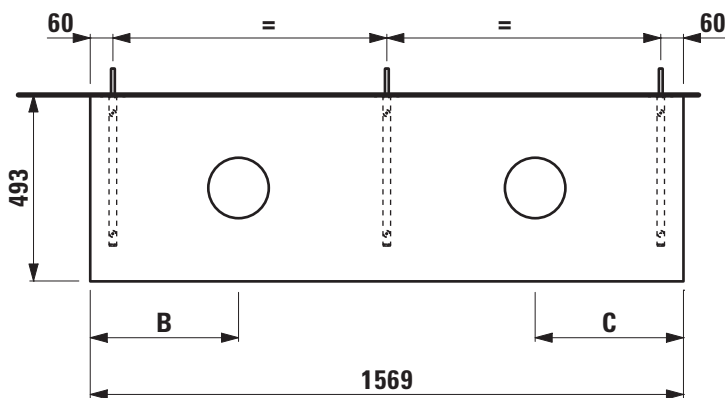

Countertop 65 mm with 2 cut-outs
404694

TECHNICAL DATA

Order no.	404694 / 2 cut-outs	Mounting acc. incl.	Installation set, order no. 490522 and mounting brackets, order no. 492470
Dimensions (WxHxD)	1569 x 65 x 493 mm	Mounting information	The walls installed on must meet the requirements of the furniture in terms of weight and the supplied fastening elements. If this cannot be guaranteed another method of installation needs to be chosen.
Matching for washbasin	see table below	Colours	260 – White matt 266 – Traffic grey 267 – Wild oak
Specification	Countertop – 65 mm box framed made of 18 mm MDF with laminate (only 260 – White matt) or PVC foil (266 – Traffic grey, 267 – Wild oak) with 3 mounting brackets max. load 150 kg	Otherwise	When ordering use the order form for Modular System and Countertops.
Weight	16,5 kg		
Accessories excl.	Towel holder chrome plated or lacquered, order no. 493120 Towel rail, anodized aluminium, order no. 490951		

TECHNICAL DRAWINGS / S 1 : 20

B / mm	C / mm	Ceramic
289	1072	Val 812282 (basin left)
301	1084	Val 816288
304	1087	Palomba Collection 816802
319	1101	Kartell • LAUFEN 818334
343	1126	Val 812281
344	1127	Palomba Collection 816803
393	1176	Ino 812300, 812302, 816300, 816302, 817301, 817302
		Kartell • LAUFEN 812331, 816332, 816333, 818331
		Laufen Pro 812962, 812964
		Laufen Pro S 812953, 812965

X = The exact height must be set during installation.