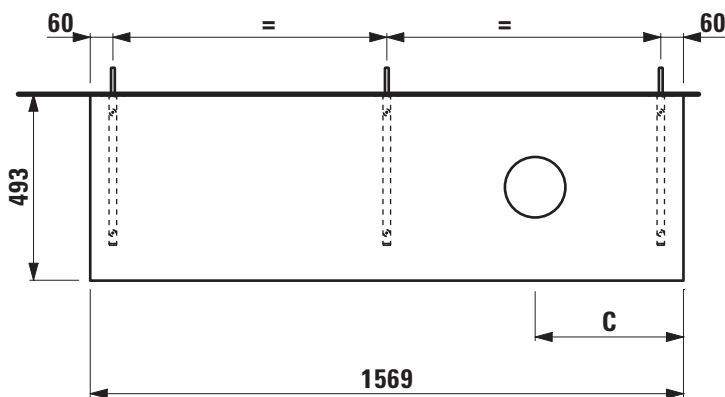

**Countertop 65 mm with cut-out right
404693**

TECHNICAL DATA

Order no.	404693 / 1 cut-out right	Mounting acc. incl.	Installation set, order no. 490522 and mounting brackets, order no. 492470
Dimensions (WxHxD)	1569 x 65 x 493 mm	Mounting information	The walls installed on must meet the requirements of the furniture in terms of weight and the supplied fastening elements. If this cannot be guaranteed another method of installation needs to be chosen.
Matching for washbasin	see table below	Colours	260 – White matt 266 – Traffic grey 267 – Wild oak
Specification	Countertop – 65 mm box framed made of 18 mm MDF with laminate (only 260 – White matt) or PVC foil (266 – Traffic grey, 267 – Wild oak) with 3 mounting brackets max. load 150 kg	Otherwise	When ordering use the order form for Modular System and Countertops.
Weight	16,5 kg		
Accessories excl.	Towel holder chrome plated or lacquered, order no. 493120 Towel rail, anodized aluminium, order no. 490951		

TECHNICAL DRAWINGS / S 1 : 20

B / mm	Ceramic
858	Palomba Collection 816801
935	Kartell • LAUFEN 812332 (with tap bank left)
952	Kartell • LAUFEN 818338
1019	Living 818438
1072	Val 812282 (basin left)
1084	Val 816288
1087	Palomba Collection 816802
1101	Kartell • LAUFEN 818334
1126	Val 812281
1127	Palomba Collection 816803
1147	Val 816285
1153	Living 817437 Sonar 816344

X = The exact height must be set during installation.