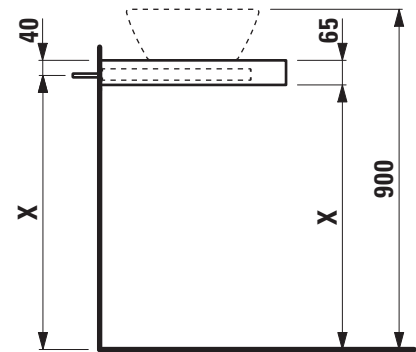

**Countertop 65 mm with cut-out right
404693**

TECHNICAL DATA

Order no.	404693 / 1 cut-out right	Mounting acc. incl.	Installation set, order no. 490522 and mounting brackets, order no. 492470
Dimensions (WxHxD)	1569 x 65 x 493 mm	Mounting information	The walls installed on must meet the requirements of the furniture in terms of weight and the supplied fastening elements. If this cannot be guaranteed another method of installation needs to be chosen.
Matching for washbasin	see table below	Colours	260 – White matt 266 – Traffic grey 267 – Wild oak
Specification	Countertop – 65 mm box framed made of 18 mm MDF with laminate (only 260 – White matt) or PVC foil (266 – Traffic grey, 267 – Wild oak) with 3 mounting brackets max. load 150 kg	Otherwise	When ordering use the order form for Modular System and Countertops.
Weight	16,5 kg		
Accessories excl.	Towel holder chrome plated or lacquered, order no. 493120 Towel rail, anodized aluminium, order no. 490951		

TECHNICAL DRAWINGS / S 1 : 20

B / mm	Ceramic
858	Palomba Collection 816801
935	Kartell • LAUFEN 812332 (with tap bank left)
952	Kartell • LAUFEN 818338
1019	Living 818438
1072	Val 812282 (basin left)
1084	Val 816288
1087	Palomba Collection 816802
1101	Kartell • LAUFEN 818334
1126	Val 812281
1127	Palomba Collection 816803
1147	Val 816285
1153	Living 817437 Sonar 816344

X = The exact height must be set during installation.