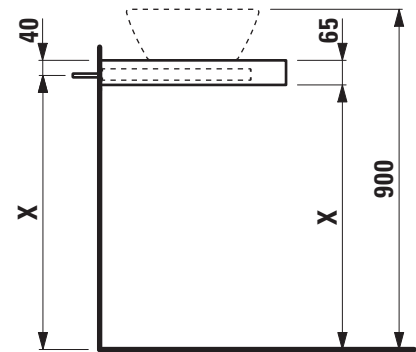

**Countertop 65 mm with cut-out left  
404692**

**TECHNICAL DATA**

Order no.	404692 / 1 cut-out left	Mounting acc. incl.	Installation set, order no. 490522 and mounting brackets, order no. 492470
Dimensions (WxHxD)	1569 x 65 x 493 mm	Mounting information	The walls installed on must meet the requirements of the furniture in terms of weight and the supplied fastening elements. If this cannot be guaranteed another method of installation needs to be chosen.
Matching for washbasin	see table below	Colours	260 – White matt 266 – Traffic grey 267 – Wild oak
Specification	Countertop – 65 mm box framed made of 18 mm MDF with laminate (only 260 – White matt) or PVC foil ( 266 – Traffic grey, 267 – Wild oak) with 3 mounting brackets max. load 150 kg	Otherwise	When ordering use the order form for Modular System and Countertops.
Weight	16,5 kg		
Accessories excl.	Towel holder chrome plated or lacquered, order no. 493120 Towel rail, anodized aluminium, order no. 490951		

**TECHNICAL DRAWINGS / S 1 : 20**

B / mm	Ceramic
201	Kartell • LAUFEN 812332 (with tap bank left)
261	Palomba Collection 816801
289	Val 812282 (basin left)
301	Val 816288
304	Palomba Collection 816802
318	Kartell • LAUFEN 818338
319	Kartell • LAUFEN 818334
343	Val 812281
344	Palomba Collection 816803
393	Ino 812300, 812302, 816300, 816302, 817301, 817302 Kartell • LAUFEN 812331, 816332, 816333, 818331 Laufen Pro 812962, 812964, 817951, 817952, 817953 Laufen Pro S 812953, 812965, 816962, 816963, 816964, 818963

X = The exact height must be set during installation.