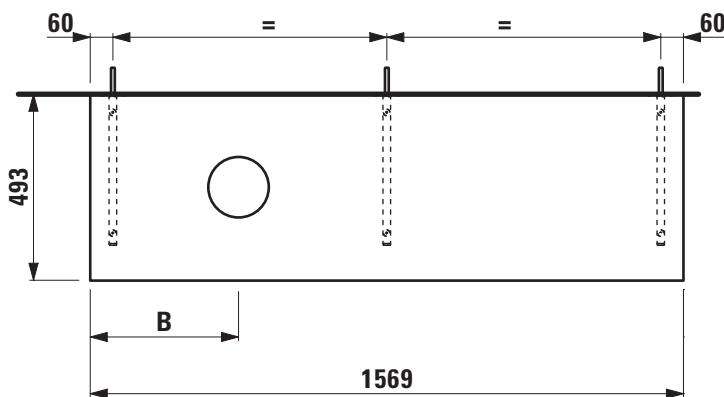

**Countertop 65 mm with cut-out left  
404692**

**TECHNICAL DATA**

Order no.	404692 / 1 cut-out left	Mounting acc. incl.	Installation set, order no. 490522 and mounting brackets, order no. 492470
Dimensions (WxHxD)	1569 x 65 x 493 mm	Mounting information	The walls installed on must meet the requirements of the furniture in terms of weight and the supplied fastening elements. If this cannot be guaranteed another method of installation needs to be chosen.
Matching for washbasin	see table below	Colours	260 – White matt 266 – Traffic grey 267 – Wild oak
Specification	Countertop – 65 mm box framed made of 18 mm MDF with laminate (only 260 – White matt) or PVC foil ( 266 – Traffic grey, 267 – Wild oak) with 3 mounting brackets max. load 150 kg	Otherwise	When ordering use the order form for Modular System and Countertops.
Weight	16,5 kg		
Accessories excl.	Towel holder chrome plated or lacquered, order no. 493120 Towel rail, anodized aluminium, order no. 490951		

**TECHNICAL DRAWINGS / S 1 : 20**

B / mm	Ceramic
201	Kartell • LAUFEN 812332 (with tap bank left)
261	Palomba Collection 816801
289	Val 812282 (basin left)
301	Val 816288
304	Palomba Collection 816802
318	Kartell • LAUFEN 818338
319	Kartell • LAUFEN 818334
343	Val 812281
344	Palomba Collection 816803
393	Ino 812300, 812302, 816300, 816302, 817301, 817302 Kartell • LAUFEN 812331, 816332, 816333, 818331 Laufen Pro 812962, 812964, 817951, 817952, 817953 Laufen Pro S 812953, 812965, 816962, 816963, 816964, 818963

X = The exact height must be set during installation.