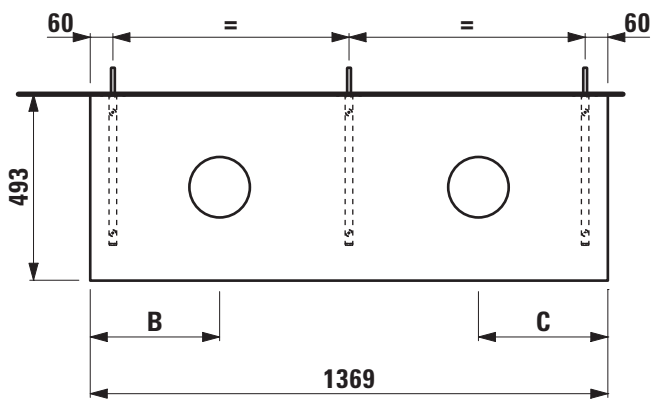

TECHNICAL DRAWINGS / S 1 : 20

B / mm	C / mm	Ceramic
238	821	Val 812282 (basin left)
250	935	Val 816288
253	938	Palomba Collection 816802
268	952	Kartell • LAUFEN 818334
292	977	Val 812281
293	977	Palomba Collection 816803
342	1027	Ino 812300, 812302, 816300, 817301, 817302 Kartell • LAUFEN 812331, 816332, 818331
		Laufen Pro 812962, 812964
		Laufen Pro S 812965
		Living 811433, 811435, 817432

B / mm	C / mm	Ceramic
342	1027	Lua 812083, 816081 Savoy 812942 Sonar 812340, 812341, 812342, 812343, 816341, 816342
		The New Classic 812850, 812851, 812852, 812853, 816852 Val 812280, 812284, 813281, 816280, 816282, 817281
		Kartell • LAUFEN 818335
		Val 812282 (basin right)
		417 1101
446 1131	Val 812282 (basin right)	

X = The exact height must be set during installation.