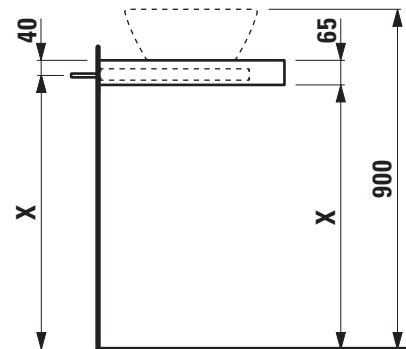

**Countertop 65 mm with 2 cut-outs
404684**

TECHNICAL DATA

Order no.	404684 / 2 cut-outs
Dimensions (WxHxD)	1369 x 65 x 493 mm
Matching for washbasin	see table below
Specification	Countertop – 65 mm box framed made of 18 mm MDF with laminate (only 260 – White matt) or PVC foil (266 – Traffic grey, 267 – Wild oak) with 3 mounting brackets max. load 150 kg
Weight	15,2 kg
Accessories excl.	Towel holder chrome plated or lacquered, order no. 493120 Towel rail, anodized aluminium, order no. 490951

Mounting acc. incl.	Installation set, order no. 490522 and mounting brackets, order no. 492470
Mounting information	The walls installed on must meet the requirements of the furniture in terms of weight and the supplied fastening elements. If this cannot be guaranteed another method of installation needs to be chosen.
Colours	260 – White matt 266 – Traffic grey 267 – Wild oak
Otherwise	When ordering use the order form for Modular System and Countertops.

TECHNICAL DRAWINGS / S 1 : 20

B / mm	C / mm	Ceramic
238	821	Val 812282 (basin left)
250	935	Val 816288
253	938	Palomba Collection 816802
268	952	Kartell • LAUFEN 818334
292	977	Val 812281
293	977	Palomba Collection 816803
342	1027	Ino 812300, 812302, 816300, 817301, 817302 Kartell • LAUFEN 812331, 816332, 818331
		Laufen Pro 812962, 812964
		Laufen Pro S 812965
		Living 811433, 811435, 817432

X = The exact height must be set during installation.