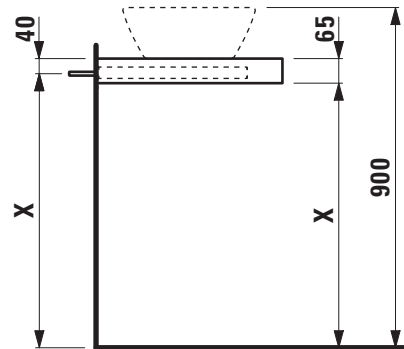

**Countertop 65 mm with cut-out right
404683**

TECHNICAL DATA

Order no.	404683 / 1 cut-out right
Dimensions (WxHxD)	1369 x 65 x 493 mm
Matching for washbasin	see table below
Specification	Countertop – 65 mm box framed made of 18 mm MDF with laminate (only 260 – White matt) or PVC foil (266 – Traffic grey, 267 – Wild oak) with 3 mounting brackets max. load 150 kg
Weight	15,2 kg
Accessories excl.	Towel holder chrome plated or lacquered, order no. 493120 Towel rail, anodized aluminium, order no. 490951

Mounting acc. incl.	Installation set, order no. 490522 and mounting brackets, order no. 492470
Mounting information	The walls installed on must meet the requirements of the furniture in terms of weight and the supplied fastening elements. If this cannot be guaranteed another method of installation needs to be chosen.
Colours	260 – White matt 266 – Traffic grey 267 – Wild oak
Otherwise	When ordering use the order form for Modular System and Countertops.

TECHNICAL DRAWINGS / S 1 : 20

B / mm	Ceramic
602	Kartell • LAUFEN 812332 (with tap bank left)
620	Palomba Collection 816801
821	Val 812282 (basin left)
855	Living 818438
935	Val 816288
938	Palomba Collection 816802
952	Kartell • LAUFEN 818334
953	Living 817437
976	Kartell • LAUFEN 816333 Laufen Pro S 816962, 816963, 818963
977	Palomba Collection 816803 Val 812281
1027	Ino 812300, 812302, 816300, 816302, 817301, 817302

X = The exact height must be set during installation.