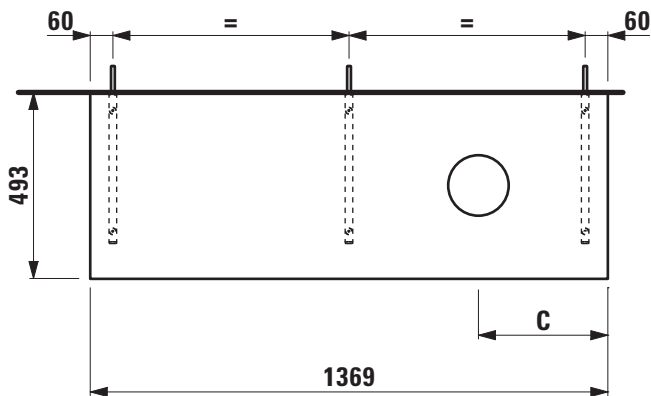

TECHNICAL DRAWINGS / S 1 : 20

B / mm	Ceramic
602	Kartell • LAUFEN 812332 (with tap bank left)
620	Palomba Collection 816801
821	Val 812282 (basin left)
855	Living 818438
935	Val 816288
938	Palomba Collection 816802
952	Kartell • LAUFEN 818334
953	Living 817437
976	Kartell • LAUFEN 816333 Laufen Pro S 816962, 816963, 818963
977	Palomba Collection 816803 Val 812281
1027	Ino 812300, 812302, 816300, 816302, 817301, 817302

B / mm	Ceramic
1027	Kartell • LAUFEN 812331, 816332, 818331 Laufen Pro 812962, 812964, 817951, 817952 Laufen Pro S 812953, 812965 Living 811433, 811434, 811435, 817432, 817434 Lua 812083, 816081, 816082 Savoy 812942 Sonar 812340, 812341, 812342, 812343, 816341, 816342 The New Classic 812850, 812851, 812852, 812853, 816852 Val 812280, 812284, 812285, 813281, 816280, 816282, 816283, 816284, 817281
1035	Kartell • LAUFEN 812332 (with tap bank right)
1050	Kartell • LAUFEN 818339
1101	Kartell • LAUFEN 818335
1131	Val 812282 (basin right)

X = The exact height must be set during installation.