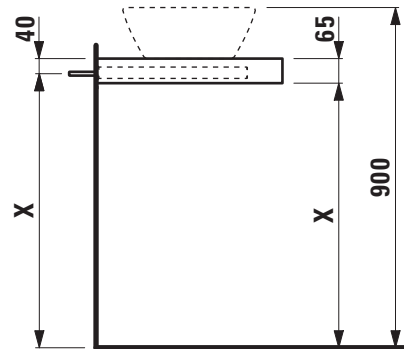

TECHNICAL DRAWINGS / S 1 : 20

B / mm	Ceramic
460	Palomba Collection 816801
468	Kartell • LAUFEN 812332 (with tap bank left)
535	Kartell • LAUFEN 818338
580	Val 812282 (basin left)
592	Val 816288
596	Palomba Collection 816802
610	Kartell • LAUFEN 818334
635	Val 812281
636	Palomba Collection 816803
685	Ino 812300, 812302, 816300, 816302, 817301, 817302 Kartell • LAUFEN 812331, 816332, 816333, 818331 Laufen Pro 812962, 812964, 817951, 817952, 817953 Laufen Pro S 812953, 812965, 816962, 816963, 816964, 818963

B / mm	Ceramic
	Living 811433, 811434, 811435, 817432, 817434, 817437, 818438
	Lua 812083, 816081, 816082, 816083, 816084
	Savoy 812942
685	Sonar 812340, 812341, 812342, 812343, 812348, 812349, 816341, 816342, 816344
	The New Classic 812850, 812851, 812852, 812853, 816852
	Val 812280, 812284, 812285, 813281, 816280, 816282, 816283, 816284, 816285, 817281
759	Kartell • LAUFEN 818335
788	Val 812282 (basin right)
834	Kartell • LAUFEN 818339
901	Kartell • LAUFEN 812332 (with tap bank right)

X = The exact height must be set during installation.