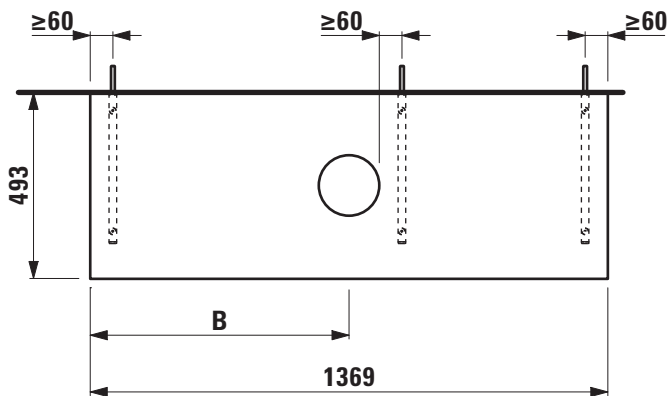

TECHNICAL DRAWINGS / S 1 : 20

B / mm	Ceramic
460	Palomba Collection 816801
468	Kartell • LAUFEN 812332 (with tap bank left)
535	Kartell • LAUFEN 818338
580	Val 812282 (basin left)
592	Val 816288
596	Palomba Collection 816802
610	Kartell • LAUFEN 818334
635	Val 812281
636	Palomba Collection 816803
685	Ino 812300, 812302, 816300, 816302, 817301, 817302 Kartell • LAUFEN 812331, 816332, 816333, 818331 Laufen Pro 812962, 812964, 817951, 817952, 817953 Laufen Pro S 812953, 812965, 816962, 816963, 816964, 818963

B / mm	Ceramic
	Living 811433, 811434, 811435, 817432, 817434, 817437, 818438
	Lua 812083, 816081, 816082, 816083, 816084
	Savoy 812942
685	Sonar 812340, 812341, 812342, 812343, 812348, 812349, 816341, 816342, 816344
	The New Classic 812850, 812851, 812852, 812853, 816852
	Val 812280, 812284, 812285, 813281, 816280, 816282, 816283, 816284, 816285, 817281
759	Kartell • LAUFEN 818335
788	Val 812282 (basin right)
834	Kartell • LAUFEN 818339
901	Kartell • LAUFEN 812332 (with tap bank right)

X = The exact height must be set during installation.