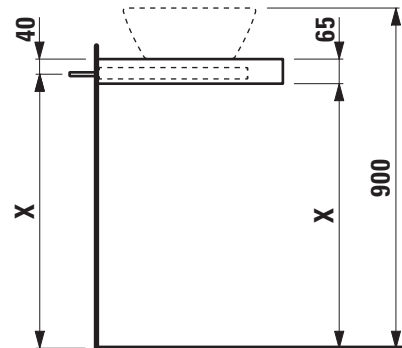

TECHNICAL DRAWINGS / S 1 : 20

B / mm	Ceramic
472	Palomba Collection 816801
552	Kartell • LAUFEN 812332 (with tap bank left)
569	Kartell • LAUFEN 818338
668	Living 818438
728	Sonar 816344, Val 816285
765	Val 816288
767	Living 817437
783	Val 812282 (basin left)
793	Kartell • LAUFEN 816333, 818334 Laufen Pro 817953 Laufen Pro S 816962, 816963, 816964, 818963 Lua 816083, 816084
798	Palomba Collection 816802
819	Palomba Collection 816803
837	Val 812281

B / mm	Ceramic
848	Laufen Pro 817951, 817952, Laufen Pro S 812953 Lua 816081, 816082, Val 816284
868	Living 811434, 817434, Sonar 816342 Val 812285, 816283
887	Ino 812300, 812302, 816300, 816302, 817301, 817302 Kartell • LAUFEN 812331, 816332, 818331 Laufen Pro 812962, 812964, Laufen Pro S 812965 Living 811433, 811435, 817432, Lua 812083, Savoy 812942 Sonar 812340, 812341, 812342, 812343, 816341 The New Classic 812850, 812851, 812852, 812853, 816852 Val 812280, 812284, 813281, 816280, 816282, 817281
985	Kartell • LAUFEN 812332 (with tap bank right)
867	Kartell • LAUFEN 818339
942	Kartell • LAUFEN 818335
991	Val 812282 (basin right)

X = The exact height must be set during installation.