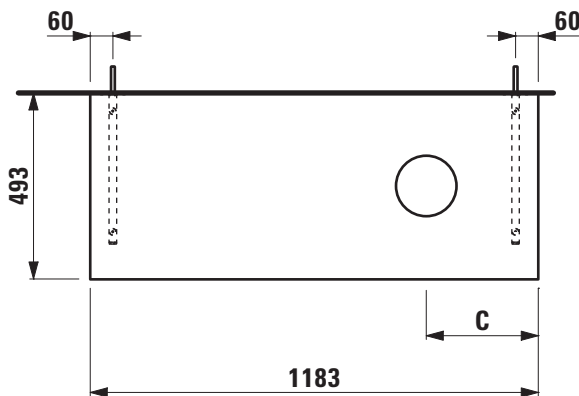

TECHNICAL DRAWINGS / S 1 : 20

B / mm	Ceramic
472	Palomba Collection 816801
552	Kartell • LAUFEN 812332 (with tap bank left)
569	Kartell • LAUFEN 818338
668	Living 818438
728	Sonar 816344, Val 816285
765	Val 816288
767	Living 817437
783	Val 812282 (basin left)
793	Kartell • LAUFEN 816333, 818334 Laufen Pro 817953 Laufen Pro S 816962, 816963, 816964, 818963 Lua 816083, 816084
798	Palomba Collection 816802
819	Palomba Collection 816803
837	Val 812281

B / mm	Ceramic
848	Laufen Pro 817951, 817952, Laufen Pro S 812953 Lua 816081, 816082, Val 816284
868	Living 811434, 817434, Sonar 816342 Val 812285, 816283
887	Ino 812300, 812302, 816300, 816302, 817301, 817302 Kartell • LAUFEN 812331, 816332, 818331 Laufen Pro 812962, 812964, Laufen Pro S 812965 Living 811433, 811435, 817432, Lua 812083, Savoy 812942 Sonar 812340, 812341, 812342, 812343, 816341 The New Classic 812850, 812851, 812852, 812853, 816852 Val 812280, 812284, 813281, 816280, 816282, 817281
985	Kartell • LAUFEN 812332 (with tap bank right)
867	Kartell • LAUFEN 818339
942	Kartell • LAUFEN 818335
991	Val 812282 (basin right)

X = The exact height must be set during installation.