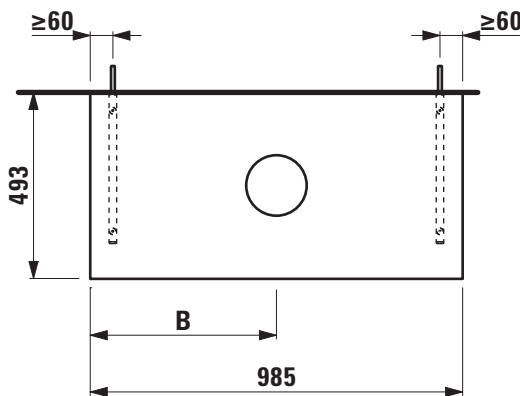

**Countertop 65 mm with cut-out
404661**

TECHNICAL DATA

Order no.	404661 / 1 centre cut-out	Mounting acc. incl.	Installation set, order no. 490522 and mounting brackets, order no. 492470
Dimensions (WxHxD)	985 x 65 x 493 mm	Mounting information	The walls installed on must meet the requirements of the furniture in terms of weight and the supplied fastening elements. If this cannot be guaranteed another method of installation needs to be chosen.
Matching for washbasin	see table below	Colours	260 – White matt 266 – Traffic grey 267 – Wild oak
Specification	Countertop – 65 mm box framed made of 18 mm MDF with laminate (only 260 – White matt) or PVC foil (266 – Traffic grey, 267 – Wild oak) with 2 mounting brackets max. load 150 kg	Otherwise	When ordering use the order form for Modular System and Countertops.
Weight	10,5 kg		
Accessories excl.	Towel holder chrome plated or lacquered, order no. 493120 Towel rail, anodized aluminium, order no. 490951		

TECHNICAL DRAWINGS / S 1 : 20

B / mm	Ceramic
276	Kartell • LAUFEN 812332 (with tap bank left)
343	Kartell • LAUFEN 818338
388	Val 812282 (basin left)
400	Val 816288
404	Palomba Collection 816802
418	Kartell • LAUFEN 818334
443	Val 812281
444	Palomba Collection 816803
492	Val 817281
493	Ino 812300, 812302, 816300, 816302, 817301, 817302 Kartell • LAUFEN 812331, 816332, 816333, 818331 Laufen Pro 812962, 812964, 817951, 817952, 817953 Laufen Pro S 812953, 812965, 816962, 816963, 816964, 818963

X = The exact height must be set during installation.