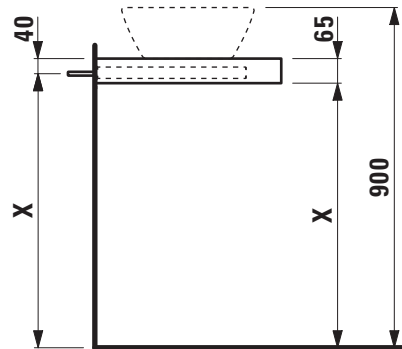

**Countertop 65 mm with cut-out
404661**

TECHNICAL DATA

Order no.	404661 / 1 centre cut-out	Mounting acc. incl.	Installation set, order no. 490522 and mounting brackets, order no. 492470
Dimensions (WxHxD)	985 x 65 x 493 mm	Mounting information	The walls installed on must meet the requirements of the furniture in terms of weight and the supplied fastening elements. If this cannot be guaranteed another method of installation needs to be chosen.
Matching for washbasin	see table below	Colours	260 – White matt 266 – Traffic grey 267 – Wild oak
Specification	Countertop – 65 mm box framed made of 18 mm MDF with laminate (only 260 – White matt) or PVC foil (266 – Traffic grey, 267 – Wild oak) with 2 mounting brackets max. load 150 kg	Otherwise	When ordering use the order form for Modular System and Countertops.
Weight	10,5 kg		
Accessories excl.	Towel holder chrome plated or lacquered, order no. 493120 Towel rail, anodized aluminium, order no. 490951		

TECHNICAL DRAWINGS / S 1 : 20

B / mm	Ceramic
276	Kartell • LAUFEN 812332 (with tap bank left)
343	Kartell • LAUFEN 818338
388	Val 812282 (basin left)
400	Val 816288
404	Palomba Collection 816802
418	Kartell • LAUFEN 818334
443	Val 812281
444	Palomba Collection 816803
492	Val 817281
493	Ino 812300, 812302, 816300, 816302, 817301, 817302 Kartell • LAUFEN 812331, 816332, 816333, 818331 Laufen Pro 812962, 812964, 817951, 817952, 817953 Laufen Pro S 812953, 812965, 816962, 816963, 816964, 818963

X = The exact height must be set during installation.