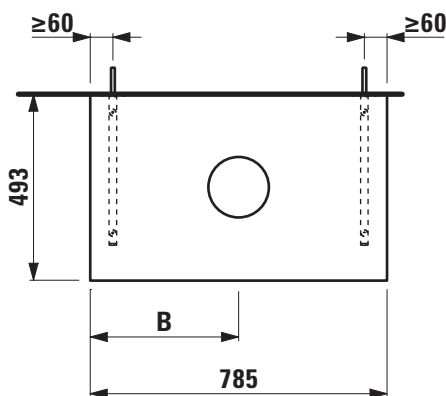

**Countertop 65 mm with cut-out  
404651**

**TECHNICAL DATA**

Order no.	404651 / 1 centre cut-out	Mounting acc. incl.	Installation set, order no. 490522 and mounting brackets, order no. 492470
Dimensions (WxHxD)	785 x 65 x 493 mm	Mounting information	The walls installed on must meet the requirements of the furniture in terms of weight and the supplied fastening elements. If this cannot be guaranteed another method of installation needs to be chosen.
Matching for washbasin	see table below	Colours	260 – White matt 266 – Traffic grey 267 – Wild oak
Specification	Countertop – 65 mm box framed made of 18 mm MDF with laminate (only 260 – White matt) or PVC foil ( 266 – Traffic grey, 267 – Wild oak) with 2 mounting brackets max. load 150 kg	Otherwise	When ordering use the order form for Modular System and Countertops.
Weight	8,8 kg		
Accessories excl.	Towel holder chrome plated or lacquered, order no. 493120 Towel rail, anodized aluminium, order no. 490951		

**TECHNICAL DRAWINGS / S 1 : 20**

B / mm	Ceramic
288	Val 812282 (basin left)
300	Val 816288
304	Palomba Collection 816802
318	Kartell • LAUFEN 818334
343	Val 812281
344	Palomba Collection 816803
392	Val 817281
393	Ino 812300, 812302, 816300, 816302, 817301, 817302 Kartell • LAUFEN 812331, 816332, 816333, 818331 Laufen Pro 812962, 812964, 817951, 817952, 817953 Laufen Pro S 812953, 812965, 816962, 816963, 818963

X = The exact height must be set during installation.