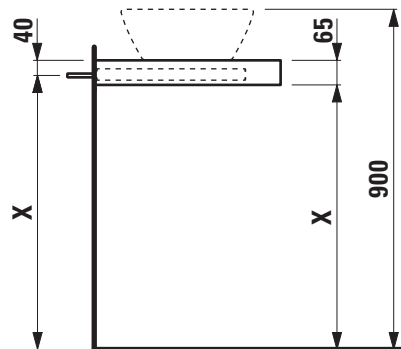

**Countertop 65 mm with cut-out  
404651**

**TECHNICAL DATA**

Order no.	404651 / 1 centre cut-out	Mounting acc. incl.	Installation set, order no. 490522 and mounting brackets, order no. 492470
Dimensions (WxHxD)	785 x 65 x 493 mm	Mounting information	The walls installed on must meet the requirements of the furniture in terms of weight and the supplied fastening elements. If this cannot be guaranteed another method of installation needs to be chosen.
Matching for washbasin	see table below	Colours	260 – White matt 266 – Traffic grey 267 – Wild oak
Specification	Countertop – 65 mm box framed made of 18 mm MDF with laminate (only 260 – White matt) or PVC foil ( 266 – Traffic grey, 267 – Wild oak) with 2 mounting brackets max. load 150 kg	Otherwise	When ordering use the order form for Modular System and Countertops.
Weight	8,8 kg		
Accessories excl.	Towel holder chrome plated or lacquered, order no. 493120 Towel rail, anodized aluminium, order no. 490951		

**TECHNICAL DRAWINGS / S 1 : 20**

B / mm	Ceramic
288	Val 812282 (basin left)
300	Val 816288
304	Palomba Collection 816802
318	Kartell • LAUFEN 818334
343	Val 812281
344	Palomba Collection 816803
392	Val 817281
393	Ino 812300, 812302, 816300, 816302, 817301, 817302 Kartell • LAUFEN 812331, 816332, 816333, 818331 Laufen Pro 812962, 812964, 817951, 817952, 817953 Laufen Pro S 812953, 812965, 816962, 816963, 818963

X = The exact height must be set during installation.