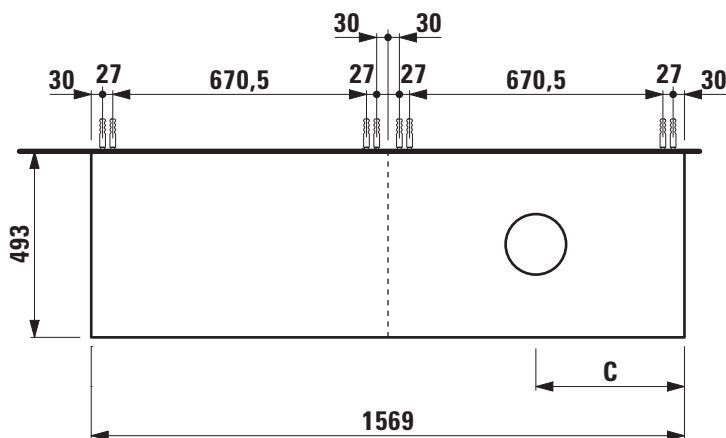

TECHNICAL DRAWINGS / S 1 : 20

C / mm	Ceramic
952	Kartell • LAUFEN 818338
960	Kartell • LAUFEN 812332 (with tap bank left)
1072	Val 812282 (basin left)
1084	Val 816288
1087	Palomba Collection 816802
1101	Kartell • LAUFEN 818334
1126	Val 812281
1127	Palomba Collection 816803
1153	Living 817437, Sonar 816344
	Ino 812300, 812302, 816300, 816302
1176	Kartell • LAUFEN 812331, 816332, 816333, 818331 Laufen Pro 812962, 812964, 817951, 817952, 817953

C / mm	Ceramic
	Laufen Pro S 812953, 812965, 816962, 816963, 816964 Living 811433, 811434, 811435, 817432, 817434 Lua 812083, Savoy 812942
1176	Sonar 812340, 812341, 812342, 812343, 816341, 816342 The New Classic 812850, 812851, 812852, 812853, 816852 Val 812280, 812284, 812285, 813281, 816280, 816282, 816283, 816284
1250	Kartell • LAUFEN 818335, 818339
1280	Val 812282 (basin right)
1393	Kartell • LAUFEN 812332 (with tap bank right)

X = The exact height must be set during installation.