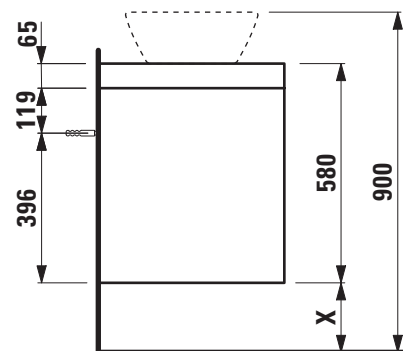

TECHNICAL DRAWINGS / S 1 : 20

C / mm	Ceramic
952	Kartell • LAUFEN 818338
960	Kartell • LAUFEN 812332 (with tap bank left)
1072	Val 812282 (basin left)
1084	Val 816288
1087	Palomba Collection 816802
1101	Kartell • LAUFEN 818334
1126	Val 812281
1127	Palomba Collection 816803
1153	Living 817437, Sonar 816344
	Ino 812300, 812302, 816300, 816302
1176	Kartell • LAUFEN 812331, 816332, 816333, 818331 Laufen Pro 812962, 812964, 817951, 817952, 817953

C / mm	Ceramic
	Laufen Pro S 812953, 812965, 816962, 816963, 816964 Living 811433, 811434, 811435, 817432, 817434 Lua 812083, Savoy 812942
1176	Sonar 812340, 812341, 812342, 812343, 816341, 816342 The New Classic 812850, 812851, 812852, 812853, 816852 Val 812280, 812284, 812285, 813281, 816280, 816282, 816283, 816284
1250	Kartell • LAUFEN 818335, 818339
1280	Val 812282 (basin right)
1393	Kartell • LAUFEN 812332 (with tap bank right)

X = The exact height must be set during installation.