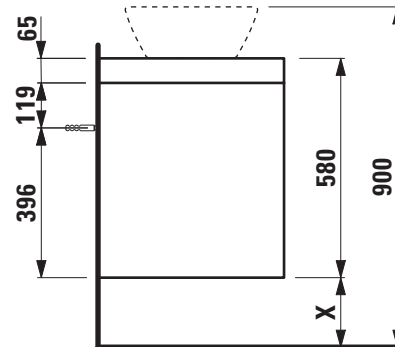

TECHNICAL DRAWINGS / S 1 : 20

B / mm	Ceramic
192	Val 812282 (basin left)
197	Kartell • LAUFEN 812332 (with tap bank left)
204	Val 816288
207	Palomba Collection 816802
241	Kartell • LAUFEN 818334
246	Val 812281
266	Palomba Collection 816803
296	Ino 812300, 812302, 816300, 816302 Kartell • LAUFEN 812331, 816332, 818331 Laufen Pro 812962, 812964, 817951 Laufen Pro S 812965, 816962, Living 811433, 811435, 817432 Lua 812083, Savoy 812942 Sonar 812340, 812341, 812342, 812343, 816341

B / mm	Ceramic
296	The New Classic 812850, 812851, 812852, 812853, 816852 Val 812280, 812284, 813281, 816280, 816282
315	Kartell • LAUFEN 816333, Laufen Pro 817952 Laufen Pro S 812953, 816963, Living 811434, 817434 Sonar 816342, Val 812285, 816283
316	Kartell • LAUFEN 818338
335	Laufen Pro 817953, Laufen Pro S 816964, Val 816284
415	Living 817437, Sonar 816344, Val 816285
515	Living 818438
390	Kartell • LAUFEN 818335
400	Val 812282 (basin right)
614	Kartell • LAUFEN 818339
632	Kartell • LAUFEN 812332 (with tap bank right)

X = The exact height must be set during installation.