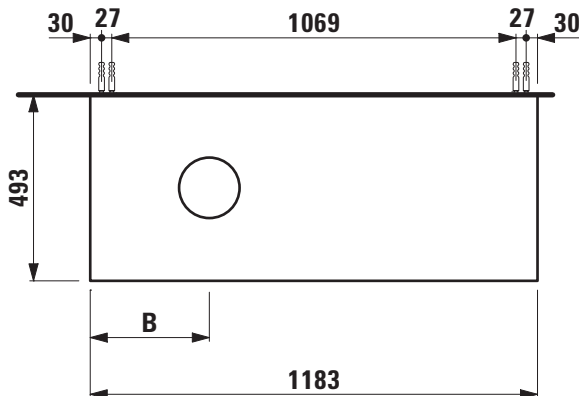

TECHNICAL DRAWINGS / S 1 : 20

B / mm	Ceramic
192	Val 812282 (basin left)
197	Kartell • LAUFEN 812332 (with tap bank left)
204	Val 816288
207	Palomba Collection 816802
241	Kartell • LAUFEN 818334
246	Val 812281
266	Palomba Collection 816803
296	Ino 812300, 812302, 816300, 816302 Kartell • LAUFEN 812331, 816332, 818331 Laufen Pro 812962, 812964, 817951 Laufen Pro S 812965, 816962, Living 811433, 811435, 817432 Lua 812083, Savoy 812942 Sonar 812340, 812341, 812342, 812343, 816341

B / mm	Ceramic
296	The New Classic 812850, 812851, 812852, 812853, 816852 Val 812280, 812284, 813281, 816280, 816282
315	Kartell • LAUFEN 816333, Laufen Pro 817952 Laufen Pro S 812953, 816963, Living 811434, 817434 Sonar 816342, Val 812285, 816283
316	Kartell • LAUFEN 818338
335	Laufen Pro 817953, Laufen Pro S 816964, Val 816284
415	Living 817437, Sonar 816344, Val 816285
515	Living 818438
390	Kartell • LAUFEN 818335
400	Val 812282 (basin right)
614	Kartell • LAUFEN 818339
632	Kartell • LAUFEN 812332 (with tap bank right)

X = The exact height must be set during installation.