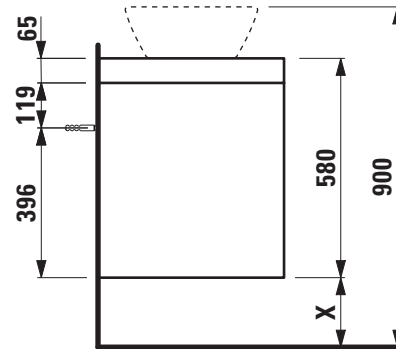

TECHNICAL DRAWINGS / S 1 : 20

B / mm	Ceramic
367	Palomba Collection 816801
375	Kartell • LAUFEN 812332 (with tap bank left)
442	Kartell • LAUFEN 818338
487	Val 812282 (basin left)
499	Val 816288
503	Palomba Collection 816802
517	Kartell • LAUFEN 818334
542	Val 812281
543	Palomba Collection 816803
592	Ino 812300, 812302, 816300, 816302 Kartell • LAUFEN 812331, 816332, 816333, 818331 Laufen Pro 812962, 812964, 817951, 817952, 817953

B / mm	Ceramic
592	Laufen Pro S 812953, 812965, 816962, 816963, 816964 Living 811433, 811434, 811435, 817432, 817434, 817437, 818438 Lua 812083 Savoy 812942 Sonar 812340, 812341, 812342, 812343, 816341, 816342, 816344 The New Classic 812850, 812851, 812852, 812853, 816852 Val 812280, 812284, 812285, 813281, 816280, 816282, 816283, 816284, 816285
666	Kartell • LAUFEN 818335
695	Val 812282 (basin right)
741	Kartell • LAUFEN 818339
808	Kartell • LAUFEN 812332 (with tap bank right)

X = The exact height must be set during installation.