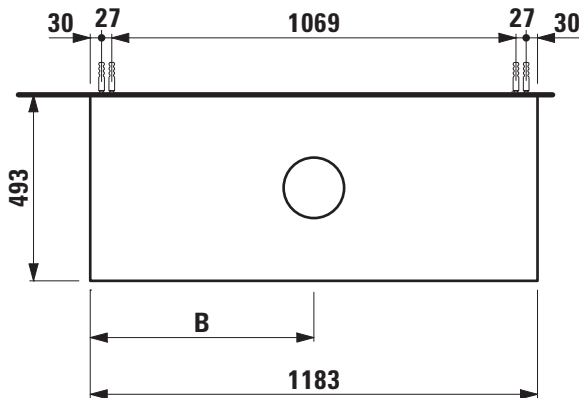

TECHNICAL DRAWINGS / S 1 : 20

B / mm	Ceramic
367	Palomba Collection 816801
375	Kartell • LAUFEN 812332 (with tap bank left)
442	Kartell • LAUFEN 818338
487	Val 812282 (basin left)
499	Val 816288
503	Palomba Collection 816802
517	Kartell • LAUFEN 818334
542	Val 812281
543	Palomba Collection 816803
592	Ino 812300, 812302, 816300, 816302 Kartell • LAUFEN 812331, 816332, 816333, 818331 Laufen Pro 812962, 812964, 817951, 817952, 817953

B / mm	Ceramic
592	Laufen Pro S 812953, 812965, 816962, 816963, 816964 Living 811433, 811434, 811435, 817432, 817434, 817437, 818438 Lua 812083 Savoy 812942 Sonar 812340, 812341, 812342, 812343, 816341, 816342, 816344 The New Classic 812850, 812851, 812852, 812853, 816852 Val 812280, 812284, 812285, 813281, 816280, 816282, 816283, 816284, 816285
666	Kartell • LAUFEN 818335
695	Val 812282 (basin right)
741	Kartell • LAUFEN 818339
808	Kartell • LAUFEN 812332 (with tap bank right)

X = The exact height must be set during installation.