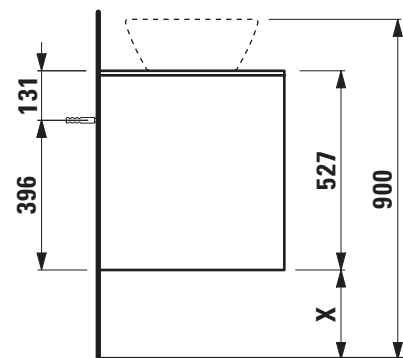

**Drawer element with cut-out
404331**

TECHNICAL DATA

Order no.	404331 / 1 center cut-out
Dimensions (WxHxD)	1182,5 x 527 x 493 mm
Matching for washbasin	see table below
Specification	Top – made of 12 mm MDF with laminate (only 260 – White matt) or PVC foil (266 – Traffic grey, 267 – Wild oak) Body/Front – 19 mm MDF panels, lacquered or PVC furniture foil (only 267 – Wild oak) integrated handles in the front 2 full extension drawers, anthracite (soft-close mechanism), incl. organizer
Weight	47,0 kg
Accessories incl.	Drawer organizer, U-shaped, order no. 496113
Accessories excl.	Towel holder chrome plated or lacquered, order no. 493120 Towel rail, anodized aluminium, order no. 490951 Space saving siphon, order no. 894240
Mounting acc. incl.	Installation set for furniture, order no. 493133

Mounting information	The walls installed on must meet the requirements of the furniture in terms of weight and the supplied fastening elements. If this cannot be guaranteed another method of installation needs to be chosen.
Colours Body/Front	260 – White matt 266 – Traffic grey 267 – Wild oak
Colours Towel holder order no. 493120	004 – Chrome plated 268 – White matt 450 – Black matt
order no. 490951	104 – Aluminium glossy 105 – Aluminium 106 – Aluminium black

TECHNICAL DRAWINGS / S 1 : 20

B / mm	Ceramic
591,5	Ino 812300, 812302, 816300, 816302, 817301, 817302
	Kartell • LAUFEN 812331, 816332, 816333, 818331
	Laufen Pro 812962, 812964, 817951, 817952, 817953
	Laufen Pro S 812965, 816962, 816963, 816964
	Living 811433, 811434, 811435, 817432, 817434, 817437
	Lua 812083, 816081, 816082, 816083, 816084

X = The exact height must be set during installation.