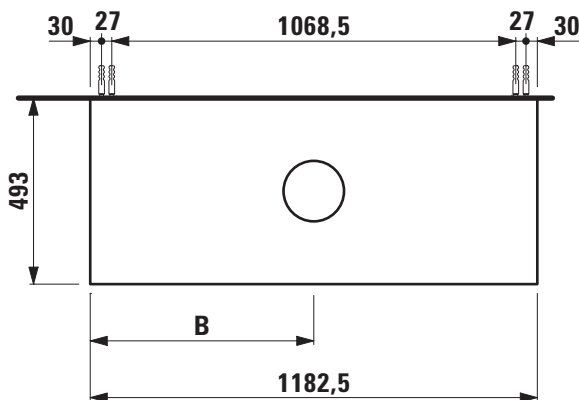

**Drawer element with cut-out
404331**

TECHNICAL DATA

Order no.	404331 / 1 center cut-out
Dimensions (WxHxD)	1182,5 x 527 x 493 mm
Matching for washbasin	see table below
Specification	Top – made of 12 mm MDF with laminate (only 260 – White matt) or PVC foil (266 – Traffic grey, 267 – Wild oak) Body/Front – 19 mm MDF panels, lacquered or PVC furniture foil (only 267 – Wild oak) integrated handles in the front 2 full extension drawers, anthracite (soft-close mechanism), incl. organizer
Weight	47,0 kg
Accessories incl.	Drawer organizer, U-shaped, order no. 496113
Accessories excl.	Towel holder chrome plated or lacquered, order no. 493120 Towel rail, anodized aluminium, order no. 490951 Space saving siphon, order no. 894240
Mounting acc. incl.	Installation set for furniture, order no. 493133

Mounting information	The walls installed on must meet the requirements of the furniture in terms of weight and the supplied fastening elements. If this cannot be guaranteed another method of installation needs to be chosen.
Colours Body/Front	260 – White matt 266 – Traffic grey 267 – Wild oak
Colours Towel holder order no. 493120	004 – Chrome plated 268 – White matt 450 – Black matt
order no. 490951	104 – Aluminium glossy 105 – Aluminium 106 – Aluminium black

TECHNICAL DRAWINGS / S 1 : 20

B / mm	Ceramic
591,5	Ino 812300, 812302, 816300, 816302, 817301, 817302
	Kartell • LAUFEN 812331, 816332, 816333, 818331
	Laufen Pro 812962, 812964, 817951, 817952, 817953
	Laufen Pro S 812965, 816962, 816963, 816964
	Living 811433, 811434, 811435, 817432, 817434, 817437
	Lua 812083, 816081, 816082, 816083, 816084

X = The exact height must be set during installation.