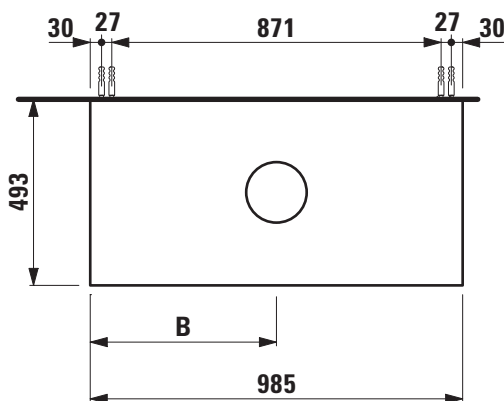

**Drawer element with cut-out  
404321**

**TECHNICAL DATA**

Order no.	404321 / 1 center cut-out
Dimensions (WxHxD)	985 x 527 x 493 mm
Matching for washbasin	see table below
Specification	Top – made of 12 mm MDF with laminate (only 260 – White matt) or PVC foil ( 266 – Traffic grey, 267 – Wild oak) Body/Front – 19 mm MDF panels, lacquered or PVC furniture foil (only 267 – Wild oak) integrated handles in the front 2 full extension drawers, anthracite (soft-close mechanism), incl. organizer
Weight	41,0 kg
Accessories incl.	Drawer organizer, U-shaped, order no. 496113
Accessories excl.	Towel holder chrome plated or lacquered, order no. 493120 Towel rail, anodized aluminium, order no. 490951 Space saving siphon, order no. 894240
Mounting acc. incl.	Installation set for furniture, order no. 493133

Mounting information	The walls installed on must meet the requirements of the furniture in terms of weight and the supplied fastening elements. If this cannot be guaranteed another method of installation needs to be chosen.	
Colours Body/Front	260 – White matt	266 – Traffic grey
	267 – Wild oak	
Colours Towel holder	order no. 493120	
	004 – Chrome plated	268 – White matt
	450 – Black matt	
	order no. 490951	
	104 – Aluminium glossy	105 – Aluminium
	106 – Aluminium black	

**TECHNICAL DRAWINGS / S 1 : 20**

B / mm	Ceramic
492,5	Ino 812300, 812302, 816300, 816302, 817301, 817302
	Kartell • LAUFEN 812331, 816332, 816333, 818331
	Laufen Pro 812962, 812964, 817951, 817952, 817953
	Laufen Pro S 812965, 816962, 816963, 816964
	Living 811433, 811434, 811435, 817432, 817434

X = The exact height must be set during installation.