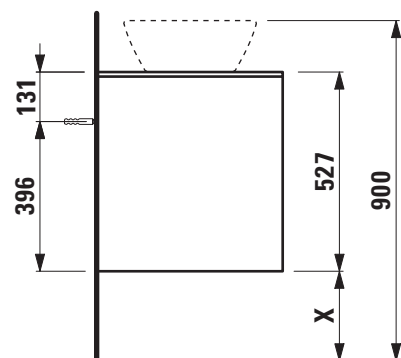

**Drawer element with cut-out  
404321**

**TECHNICAL DATA**

Order no.	404321 / 1 center cut-out
Dimensions (WxHxD)	985 x 527 x 493 mm
Matching for washbasin	see table below
Specification	Top – made of 12 mm MDF with laminate (only 260 – White matt) or PVC foil ( 266 – Traffic grey, 267 – Wild oak) Body/Front – 19 mm MDF panels, lacquered or PVC furniture foil (only 267 – Wild oak) integrated handles in the front 2 full extension drawers, anthracite (soft-close mechanism), incl. organizer
Weight	41,0 kg
Accessories incl.	Drawer organizer, U-shaped, order no. 496113
Accessories excl.	Towel holder chrome plated or lacquered, order no. 493120 Towel rail, anodized aluminium, order no. 490951 Space saving siphon, order no. 894240
Mounting acc. incl.	Installation set for furniture, order no. 493133

Mounting information	The walls installed on must meet the requirements of the furniture in terms of weight and the supplied fastening elements. If this cannot be guaranteed another method of installation needs to be chosen.	
Colours Body/Front	260 – White matt	266 – Traffic grey
	267 – Wild oak	
Colours Towel holder	order no. 493120	
	004 – Chrome plated	268 – White matt
	450 – Black matt	
	order no. 490951	
	104 – Aluminium glossy	105 – Aluminium
	106 – Aluminium black	

**TECHNICAL DRAWINGS / S 1 : 20**

B / mm	Ceramic
492,5	Ino 812300, 812302, 816300, 816302, 817301, 817302
	Kartell • LAUFEN 812331, 816332, 816333, 818331
	Laufen Pro 812962, 812964, 817951, 817952, 817953
	Laufen Pro S 812965, 816962, 816963, 816964
	Living 811433, 811434, 811435, 817432, 817434

X = The exact height must be set during installation.