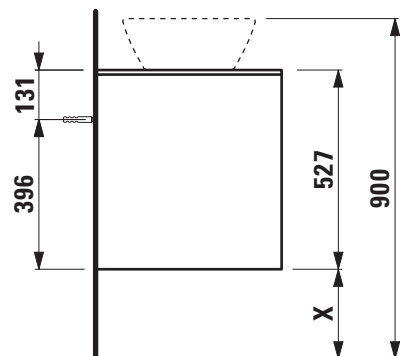

**Drawer element with cut-out
404311**

TECHNICAL DATA

Order no.	404311 / 1 center cut-out
Dimensions (WxHxD)	785 x 527 x 493 mm
Matching for washbasin	see table below
Specification	Top – made of 12 mm MDF with laminate (only 260 – White matt) or PVC foil (266 – Traffic grey, 267 – Wild oak) Body/Front – 19 mm MDF panels, lacquered or PVC furniture foil (only 267 – Wild oak) integrated handles in the front 2 full extension drawers, anthracite (soft-close mechanism), incl. organizer
Weight	34,2 kg
Accessories incl.	Drawer organizer, U-shaped, order no. 496113
Accessories excl.	Towel holder chrome plated or lacquered, order no. 493120 Towel rail, anodized aluminium, order no. 490951 Space saving siphon, order no. 894240
Mounting acc. incl.	Installation set for furniture, order no. 493133

Mounting information	The walls installed on must meet the requirements of the furniture in terms of weight and the supplied fastening elements. If this cannot be guaranteed another method of installation needs to be chosen.	
Colours Body/Front	260 – White matt	266 – Traffic grey
		267 – Wild oak
Colours Towel holder	order no. 493120	
	004 – Chrome plated	268 – White matt
		450 – Black matt
	order no. 490951	
	104 – Aluminium glossy	105 – Aluminium
		106 – Aluminium black

TECHNICAL DRAWINGS / S 1 : 20

B / mm	Ceramic
392,5	Ino 812300, 812302, 816300, 816302, 817301, 817302
	Kartell • LAUFEN 812331, 816332, 816333, 818331
	Laufen Pro 812962, 812964, 817951, 817952
	Laufen Pro S 812965, 816962, 816963
	Living 811433, 811434, 811435, 817432, 817434

X = The exact height must be set during installation.