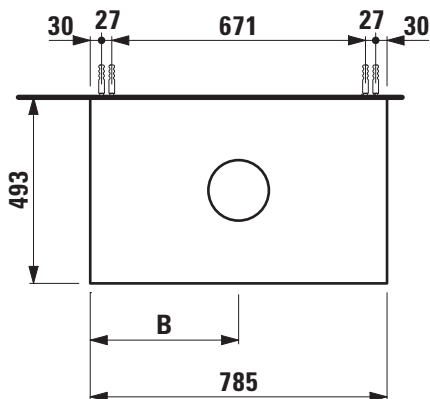

**Drawer element with cut-out
404311**

TECHNICAL DATA

Order no.	404311 / 1 center cut-out
Dimensions (WxHxD)	785 x 527 x 493 mm
Matching for washbasin	see table below
Specification	Top – made of 12 mm MDF with laminate (only 260 – White matt) or PVC foil (266 – Traffic grey, 267 – Wild oak) Body/Front – 19 mm MDF panels, lacquered or PVC furniture foil (only 267 – Wild oak) integrated handles in the front 2 full extension drawers, anthracite (soft-close mechanism), incl. organizer
Weight	34,2 kg
Accessories incl.	Drawer organizer, U-shaped, order no. 496113
Accessories excl.	Towel holder chrome plated or lacquered, order no. 493120 Towel rail, anodized aluminium, order no. 490951 Space saving siphon, order no. 894240
Mounting acc. incl.	Installation set for furniture, order no. 493133

Mounting information	The walls installed on must meet the requirements of the furniture in terms of weight and the supplied fastening elements. If this cannot be guaranteed another method of installation needs to be chosen.	
Colours Body/Front	260 – White matt	266 – Traffic grey
		267 – Wild oak
Colours Towel holder	order no. 493120	
	004 – Chrome plated	268 – White matt
		450 – Black matt
	order no. 490951	
	104 – Aluminium glossy	105 – Aluminium
		106 – Aluminium black

TECHNICAL DRAWINGS / S 1 : 20

B / mm	Ceramic
392,5	Ino 812300, 812302, 816300, 816302, 817301, 817302
	Kartell • LAUFEN 812331, 816332, 816333, 818331
	Laufen Pro 812962, 812964, 817951, 817952
	Laufen Pro S 812965, 816962, 816963
	Living 811433, 811434, 811435, 817432, 817434

X = The exact height must be set during installation.