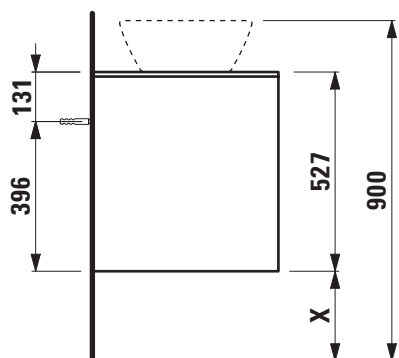

TECHNICAL DRAWINGS / S 1 : 20

B / mm	Ceramic
292,5	Ino 812300, 812302, 816300, 817301
	Kartell • LAUFEN 812331, 818331
	Laufen Pro 812962, 812964
	Living 811433, 811435, 817432

B / mm	Ceramic
292,5	Lua 812083, 816081
	Savoy 812942
	Sonar 81234.0, 81234.1, 81234.2, 81234.3, 816341
	The New Classic 812850, 812851, 816852
	Val 812280, 813281, 816280

X = The exact height must be set during installation.