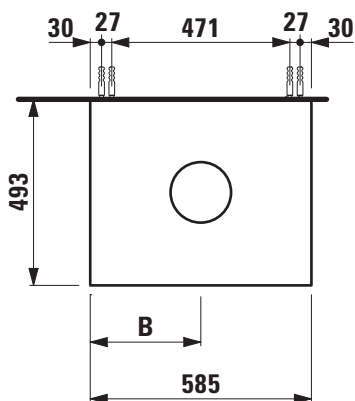

TECHNICAL DRAWINGS / S 1 : 20

B / mm	Ceramic
292,5	Ino 812300, 812302, 816300, 817301
	Kartell • LAUFEN 812331, 818331
	Laufen Pro 812962, 812964
	Living 811433, 811435, 817432

B / mm	Ceramic
292,5	Lua 812083, 816081
	Savoy 812942
	Sonar 81234.0, 81234.1, 81234.2, 81234.3, 816341
	The New Classic 812850, 812851, 816852
	Val 812280, 813281, 816280

X = The exact height must be set during installation.