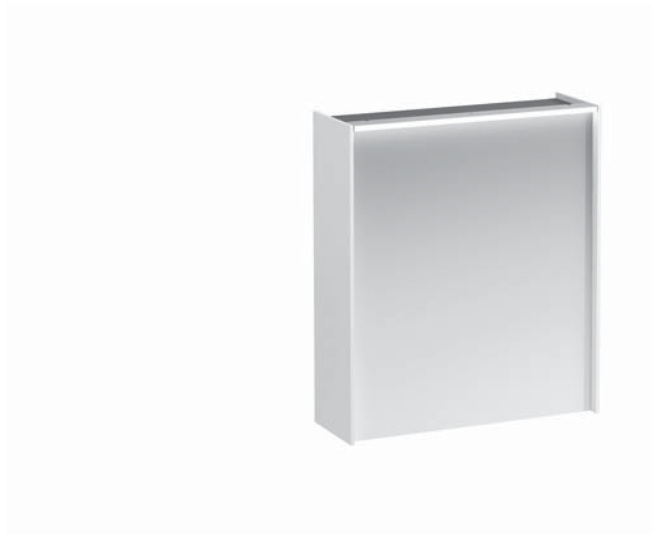

**Mirror cabinet with LED light element**

**403731 / 403741**

**403751 / 403732**

**403742 / 403752**

**TECHNICAL DATA**

Order no.	403731 / door hinge left, 1 power socket (EU) 403741 / door hinge left, 1 power socket (CH) 403751 / door hinge left, 1 power socket (UK) 403732 / door hinge right, 1 power socket (EU) 403742 / door hinge right, 1 power socket (CH) 403752 / door hinge right, 1 power socket (UK)	Mounting information	The fortification walls must meet the requirements of the furniture in terms of weight and the supplied fasteners. This can not be guaranteed, another method of attachment is chosen.  230V power supply required.
EEC	F	Colours	260 – White matt 261 – White glossy 266 – Traffic grey 267 – Wild oak 990 – Specialcolor lacquered selection 999 – Multicolor lacquered selection
Dimensions (WxHxD)	618 x 714 x 208 mm		
Specification	hardwired for room switch Body – 19 mm MDF panels, lacquered or PVC furniture foil (only 267 – Wild oak) inside melamine anthracite Door – Glass 3+3 mm with security foil 1 door with inside and outside mirrors With horizontal LED light element 4000 Kelvin, IP44, 14,6W, 230V, 50 Hz 2 glass shelves (adjustable)		
Weight	19,0 kg		
Mounting acc. incl.	Installation set, order no. 493021		