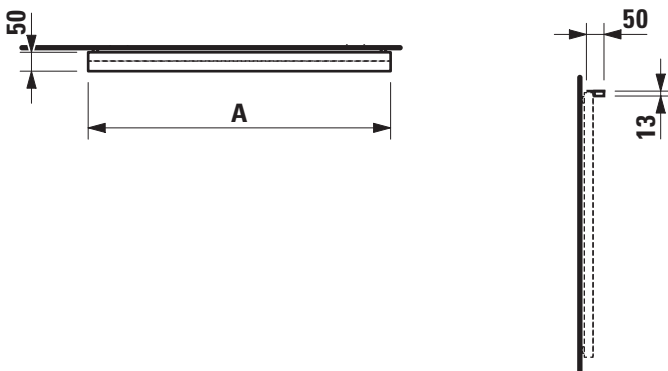

## LED light element horizontal for mirror

44756.3

44756.4

44756.5

### TECHNICAL DATA

Order no.	44756.3, 44756.4, 44756.5	Weight	44756.3 – 0,25 kg
EEC	E / 44756.3, 44756.5 F / 44756.4		44756.4 – 0,4 kg 44756.5 – 0,5 kg
Dimensions (WxHxD)	400 x 50 x 13 mm / 44756.3 600 x 50 x 13 mm / 44756.4 800 x 50 x 13 mm / 44756.5	Mounting acc. incl.	Installation set
matching for	mirror 44740.0, 44740.1, 44740.2, 44740.3, 44740.4, 44740.5, 44740.6, 44740.7, 44740.8, 44740.9, 44741.0 only in connection with frame colour option 450	Mounting information	230V power supply required Multiple assembly is possible.
Specification	LED light element – Black matt Fixation directly on the mirror frame hardwired for room switch 4000 Kelvin (daylight), IP44, 230V	Colour	450 – Black matt

### TECHNICAL DRAWINGS / S 1 : 20

A / mm	
400	Frame 25 light element 44756.3
600	Frame 25 light element 44756.4
800	Frame 25 light element 44756.5