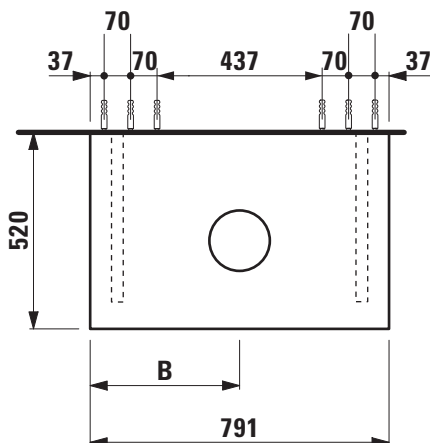

Washtop without / with cut out

40512.0

40512.1

TECHNICAL DATA

Order no.	40512.0 / without cut out 40512.1 / 1 cut out	Mounting information	The walls installed on must meet the requirements of the furniture in terms of weight and the supplied fastening elements. If this cannot be guaranteed another method of installation needs to be chosen.
Dimensions (WxHxD)	791 x 80 x 520 mm	Colours body	463 – White 519 – Chalked oak 548 – Anthracite oak
Matching for washbasin	see matrix for washtops 791 mm		
Specification	Body – MDF board with PVC foil without or with cut out with 2 mounting brackets max. load 150 kg		
Weight	12,5 kg		
Accessories excl.	For possible drawer elements Case see matrix. Towel rail, chromed, order no. 49095.2		
Mounting acc. incl.	Installation set, order no. 49012.4 and mounting brackets		

TECHNICAL DRAWINGS / S 1 : 20

B / mm	Ceramic
307	Palomba s1680.2
346	Palomba s1680.3
395,5	all other from matrix for washtops Case

X = The exact height must be set during installation.

Matrix for washtops 596 mm / 791 mm / 894 mm without and with drawer elements

Washtop 894 mm		
Ceramic		
Living City		
ø1143.0 450x380 mm	✓	✓
ø1143.1 500x425 mm	✓	✓
ø1143.2 600x425 mm	✓	✓
ø1743.2 500x460 mm	✓	✓
ø1743.4 600x460 mm	✓	✓
ø1743.7 800x470 mm	✓	✓
ø1843.8 1000x470 mm		
Living Square		
ø1143.3 360x360 mm	✓	✓
ø1143.4 600x340 mm	✓	✓
ø1543.5 500x380 mm	✓	
ø1643.2 650x480 mm	✓	
ø1643.4 900x480 mm		
Palomba Collection		
ø1180.1 450x450 mm	✓	✓
ø1280.1 510x510 mm	✓	✓
ø1680.1 900x420 mm	✓	✓
ø1680.2 520x380 mm	✓	✓
ø1680.3 600x400 mm	✓	✓