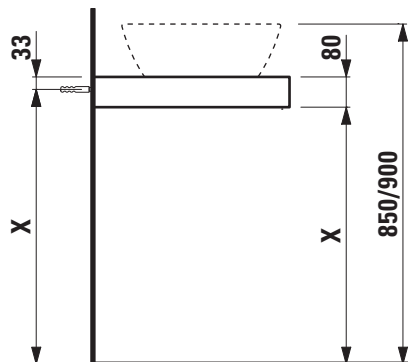

Washtop without / with cut out

40512.0

40512.1

TECHNICAL DATA

Order no.	40512.0 / without cut out 40512.1 / 1 cut out	Mounting information	The walls installed on must meet the requirements of the furniture in terms of weight and the supplied fastening elements. If this cannot be guaranteed another method of installation needs to be chosen.
Dimensions (WxHxD)	791 x 80 x 520 mm	Colours body	463 – White 519 – Chalked oak 548 – Anthracite oak
Matching for washbasin	see matrix for washtops 791 mm		
Specification	Body – MDF board with PVC foil without or with cut out with 2 mounting brackets max. load 150 kg		
Weight	12,5 kg		
Accessories excl.	For possible drawer elements Case see matrix. Towel rail, chromed, order no. 49095.2		
Mounting acc. incl.	Installation set, order no. 49012.4 and mounting brackets		

TECHNICAL DRAWINGS / S 1 : 20

B / mm	Ceramic
307	Palomba s1680.2
346	Palomba s1680.3
395,5	all other from matrix for washtops Case

X = The exact height must be set during installation.

Matrix for washtops 596 mm / 791 mm / 894 mm without and with drawer elements

Washtop 894 mm		
Ceramic		
Living City		
ø1143.0 450x380 mm	✓	✓
ø1143.1 500x425 mm	✓	✓
ø1143.2 600x425 mm	✓	✓
ø1743.2 500x460 mm	✓	✓
ø1743.4 600x460 mm	✓	✓
ø1743.7 800x470 mm	✓	✓
ø1843.8 1000x470 mm		
Living Square		
ø1143.3 360x360 mm	✓	✓
ø1143.4 600x340 mm	✓	✓
ø1543.5 500x380 mm	✓	
ø1643.2 650x480 mm	✓	
ø1643.4 900x480 mm		
Palomba Collection		
ø1180.1 450x450 mm	✓	✓
ø1280.1 510x510 mm	✓	✓
ø1680.1 900x420 mm	✓	✓
ø1680.2 520x380 mm	✓	✓
ø1680.3 600x400 mm	✓	✓